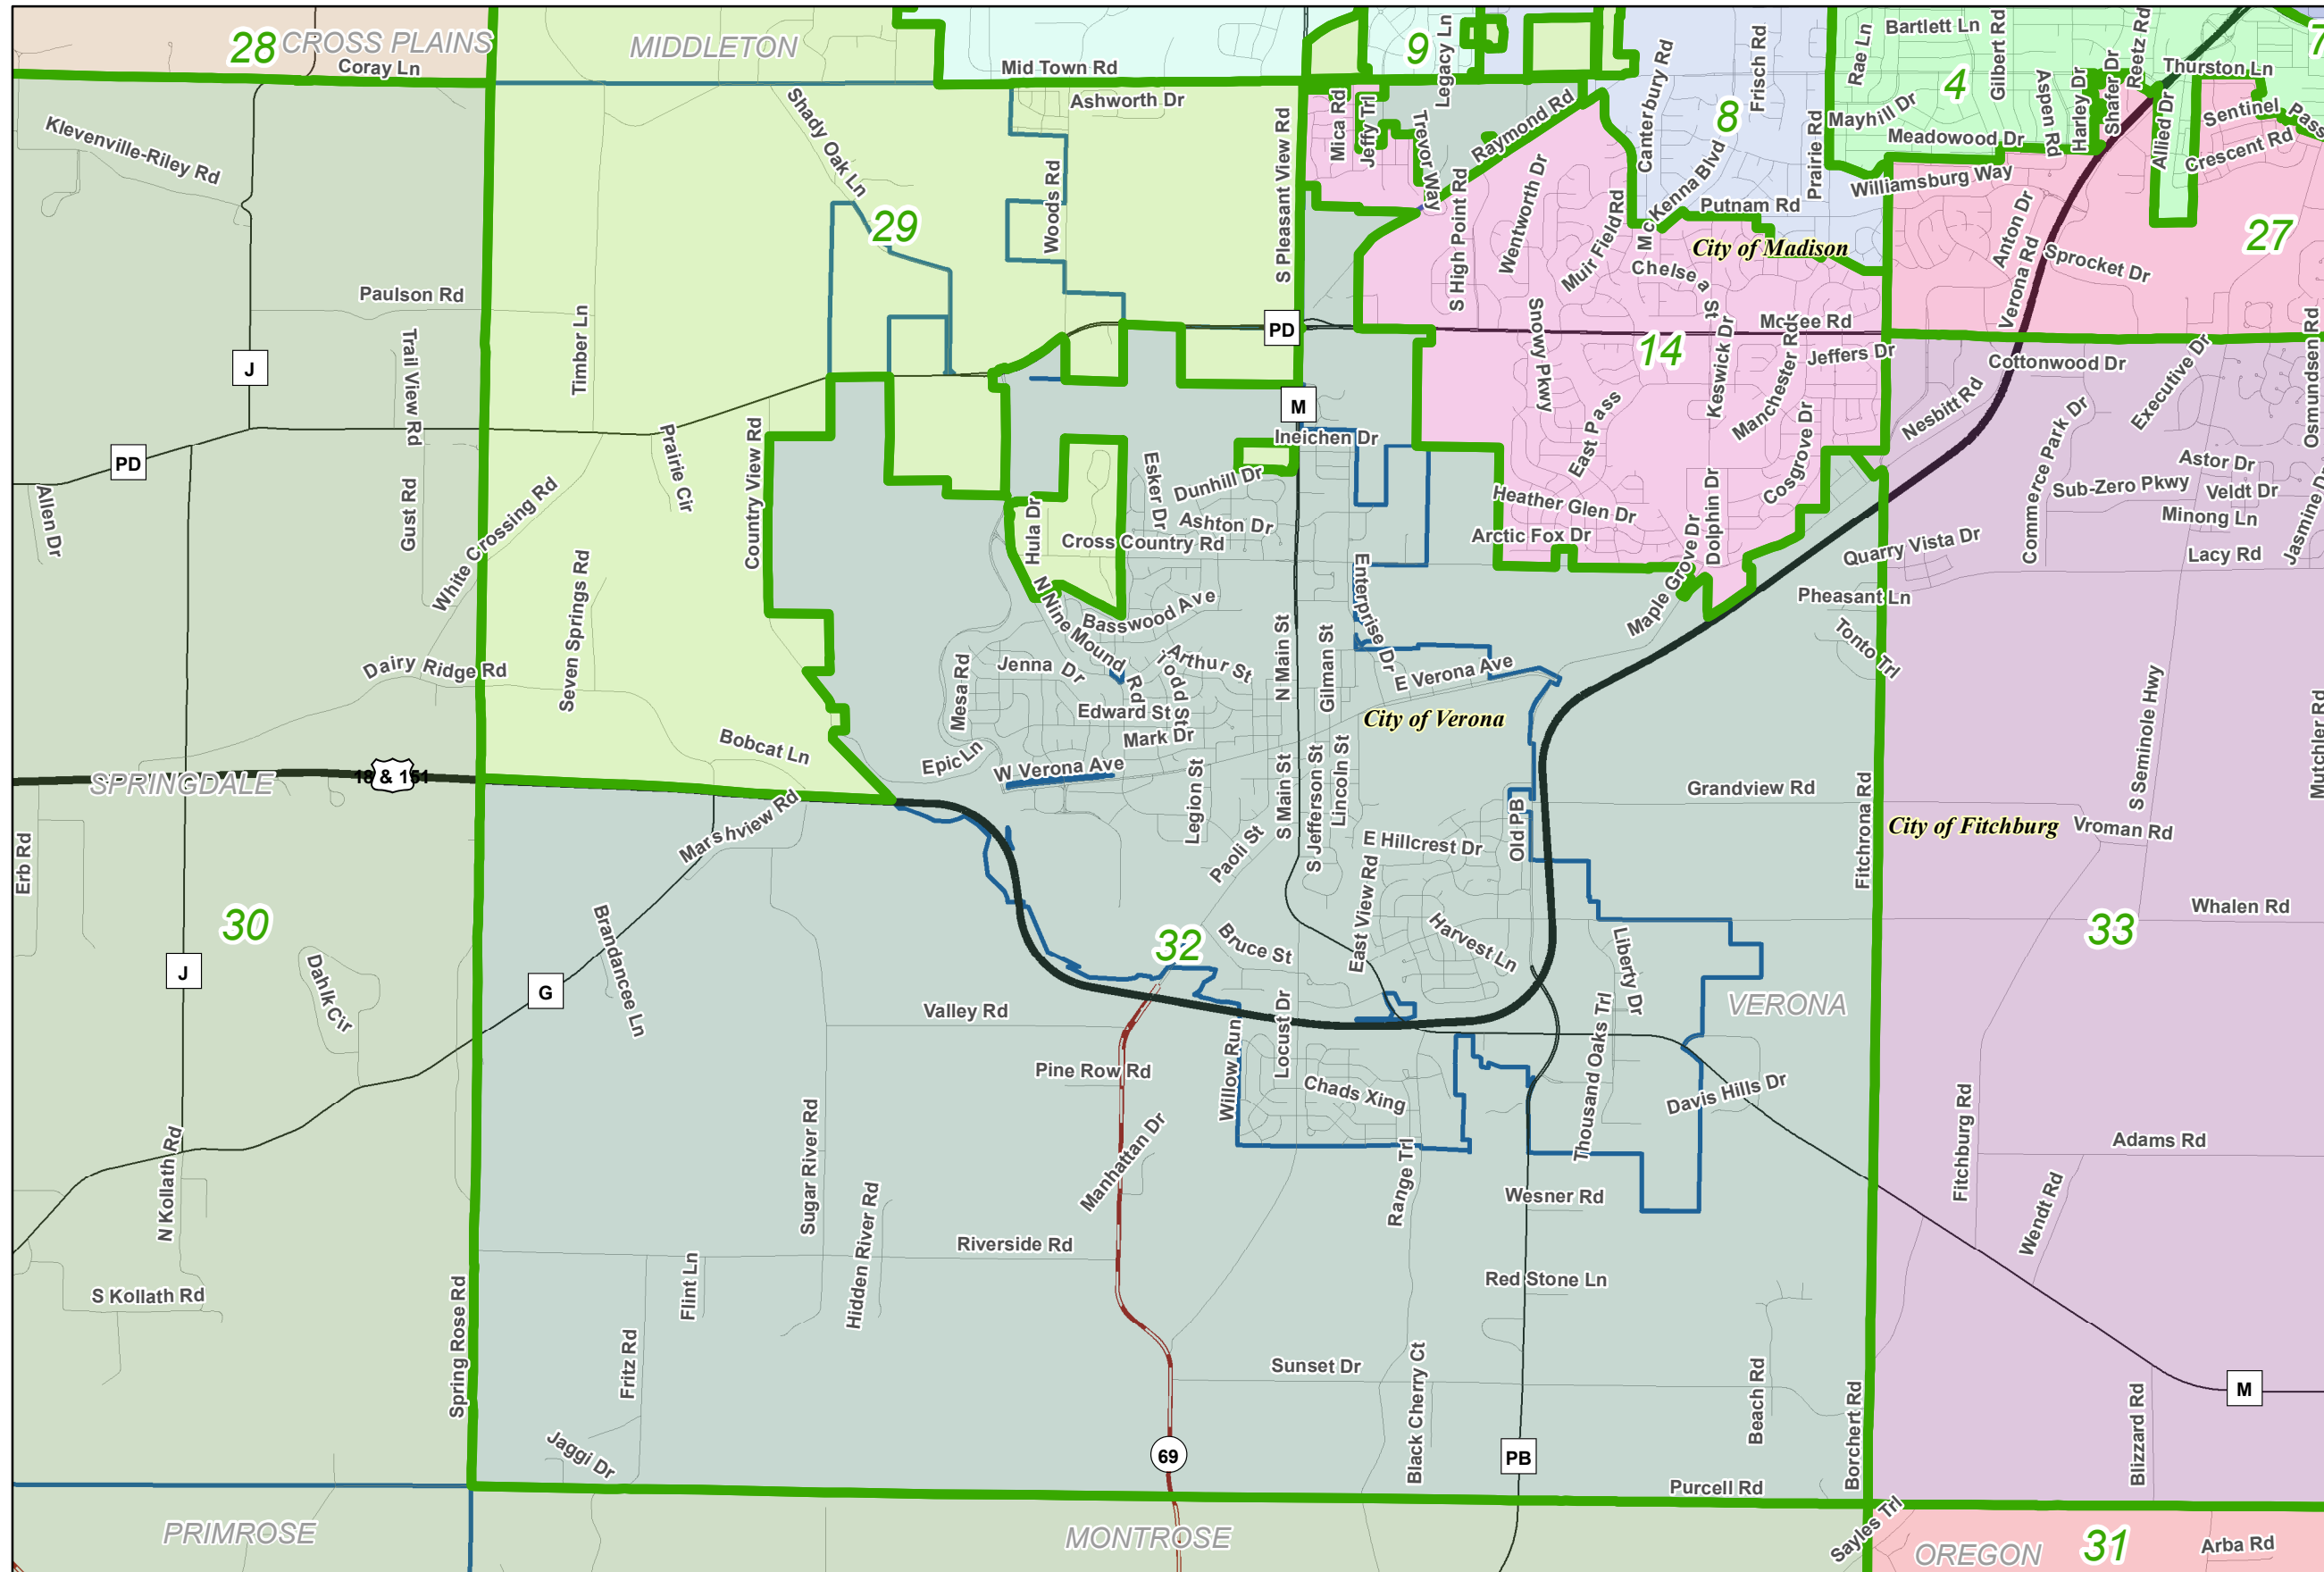

# Dane County Redistricting 2021

## FINAL SUPERVISORY DISTRICTS: County District 32

**Legend**

**FINAL DISTRICTS**

- FINAL DISTRICTS
- Lakes and Ponds
- City
- Village
- Town
- Interstate Highway
- US Highway
- State Highway
- County Highway
- Local Road