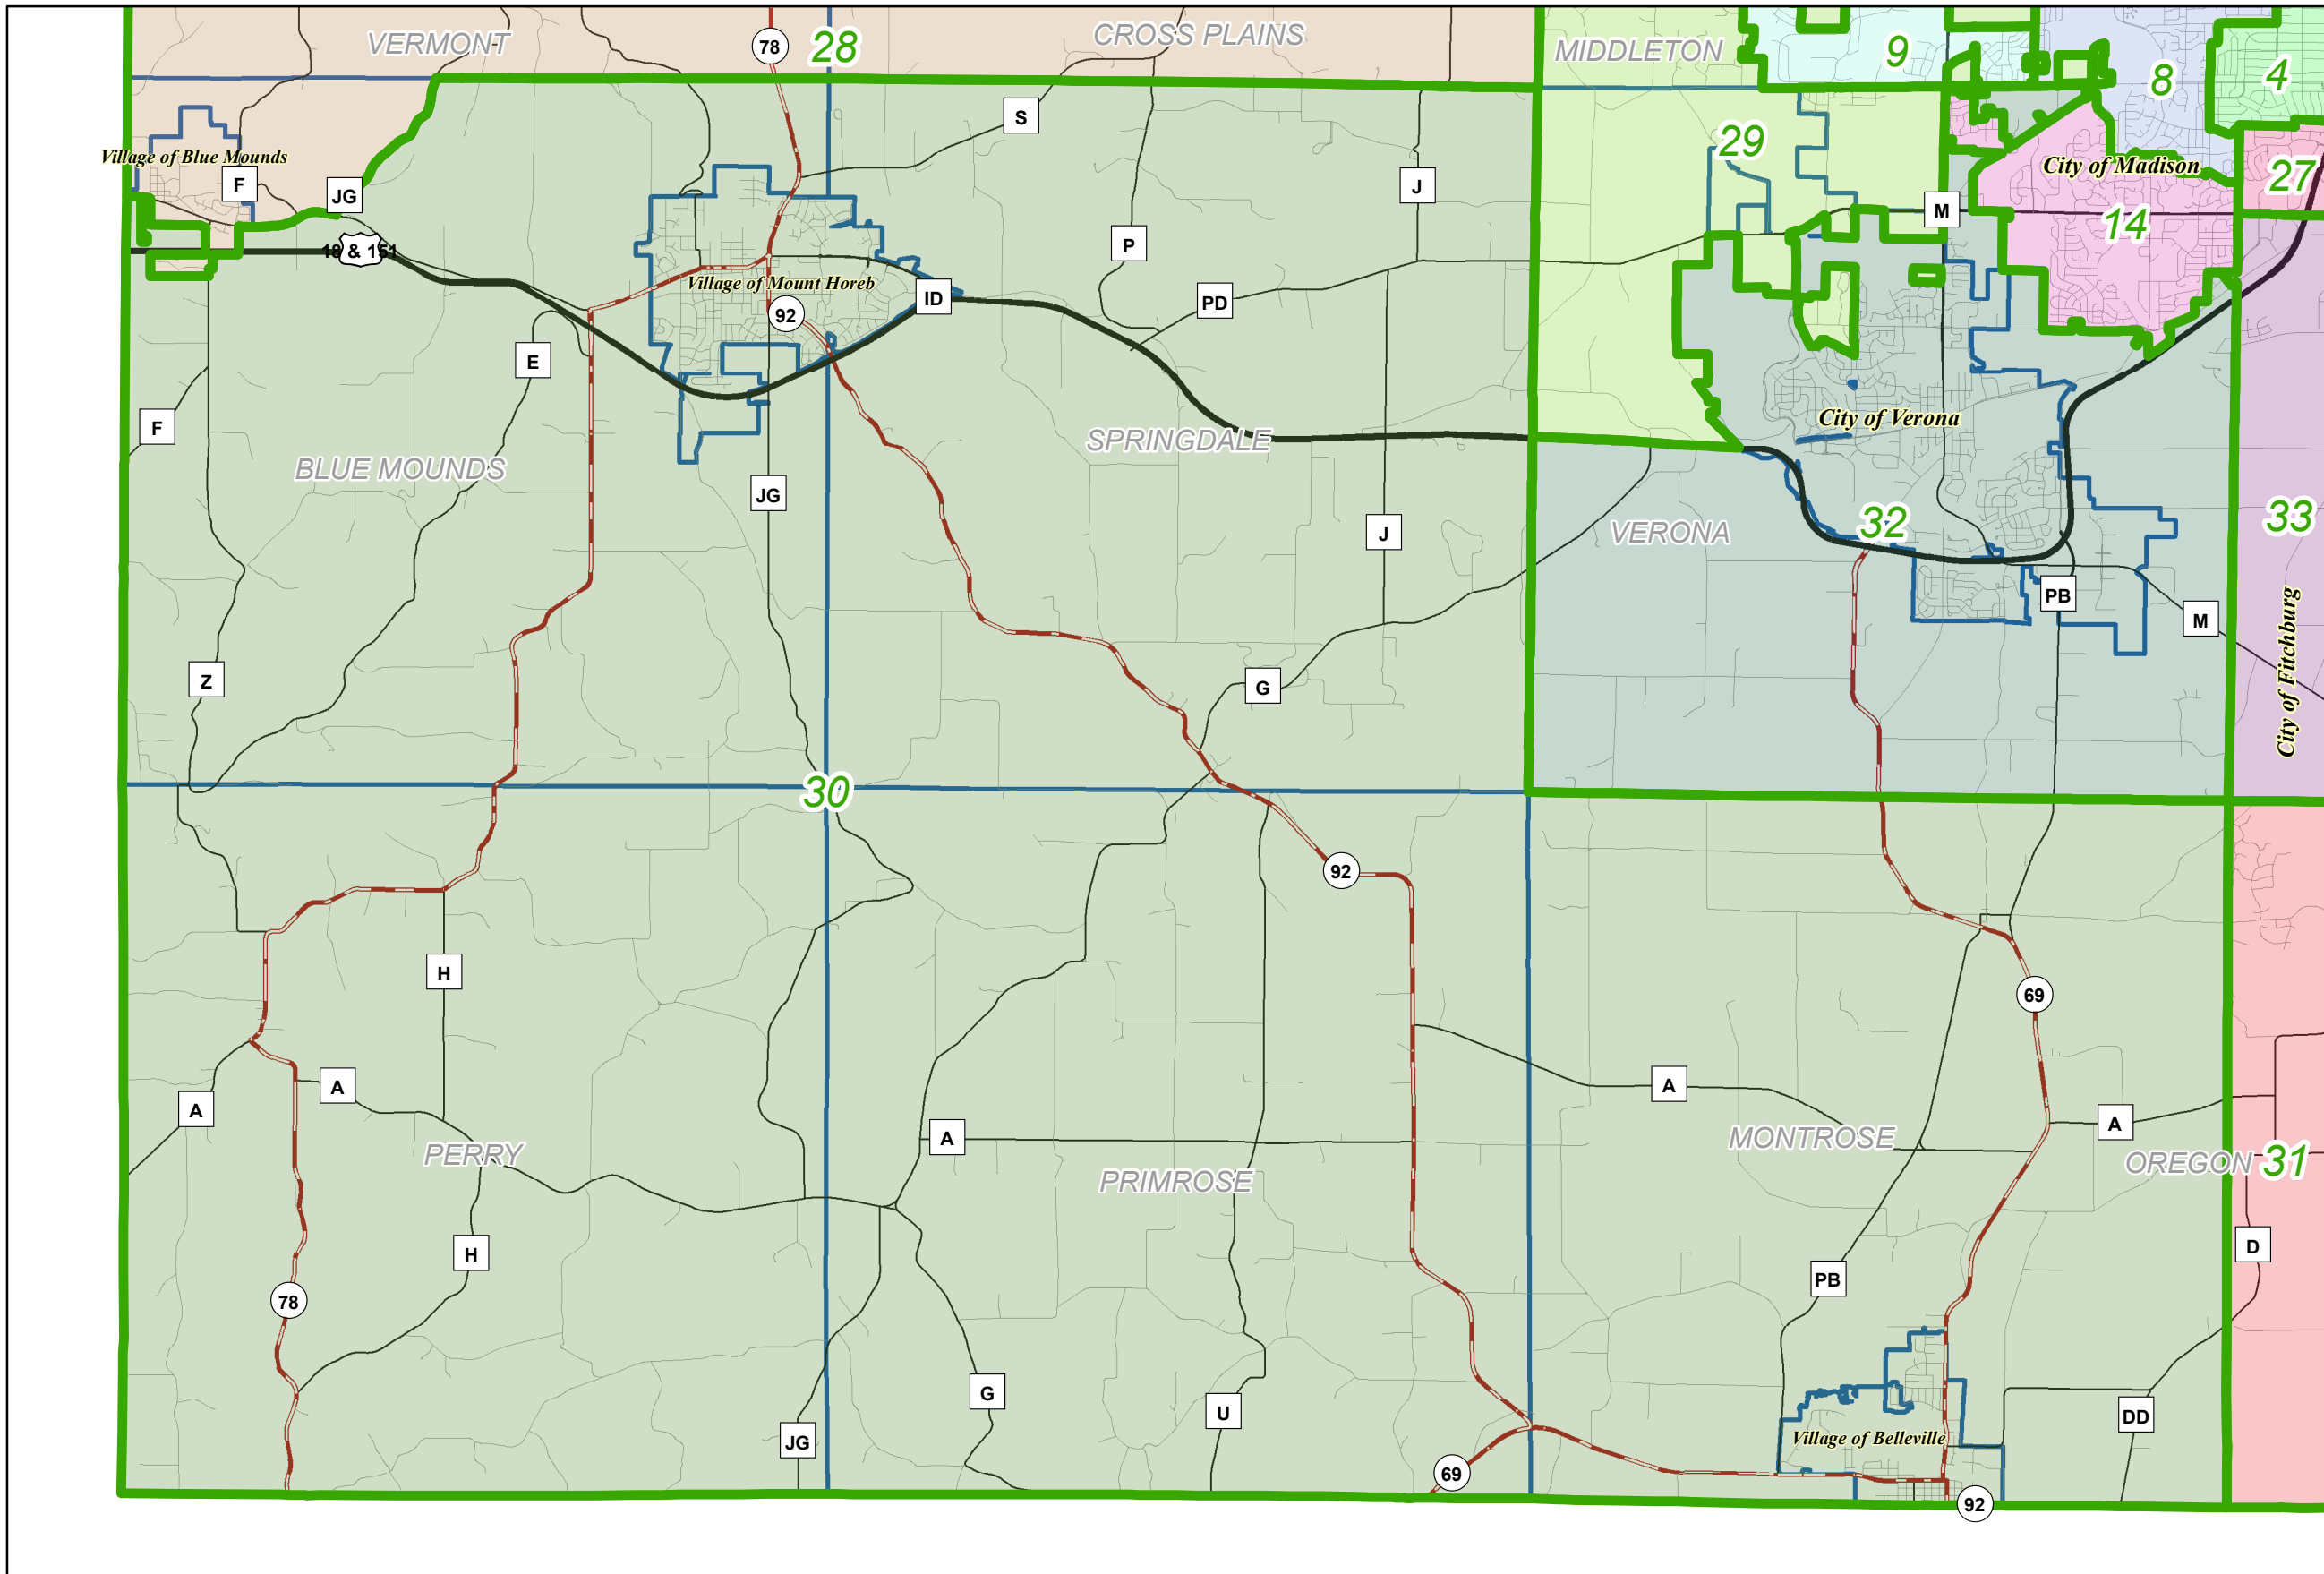

Dane County Redistricting 2021
 FINAL SUPERVISORY DISTRICTS: County District 30

Legend

FINAL DISTRICTS

- FINAL DISTRICTS
- Lakes and Ponds
- City
- Village
- Town
- Interstate Highway
- US Highway
- State Highway
- County Highway
- Local Road