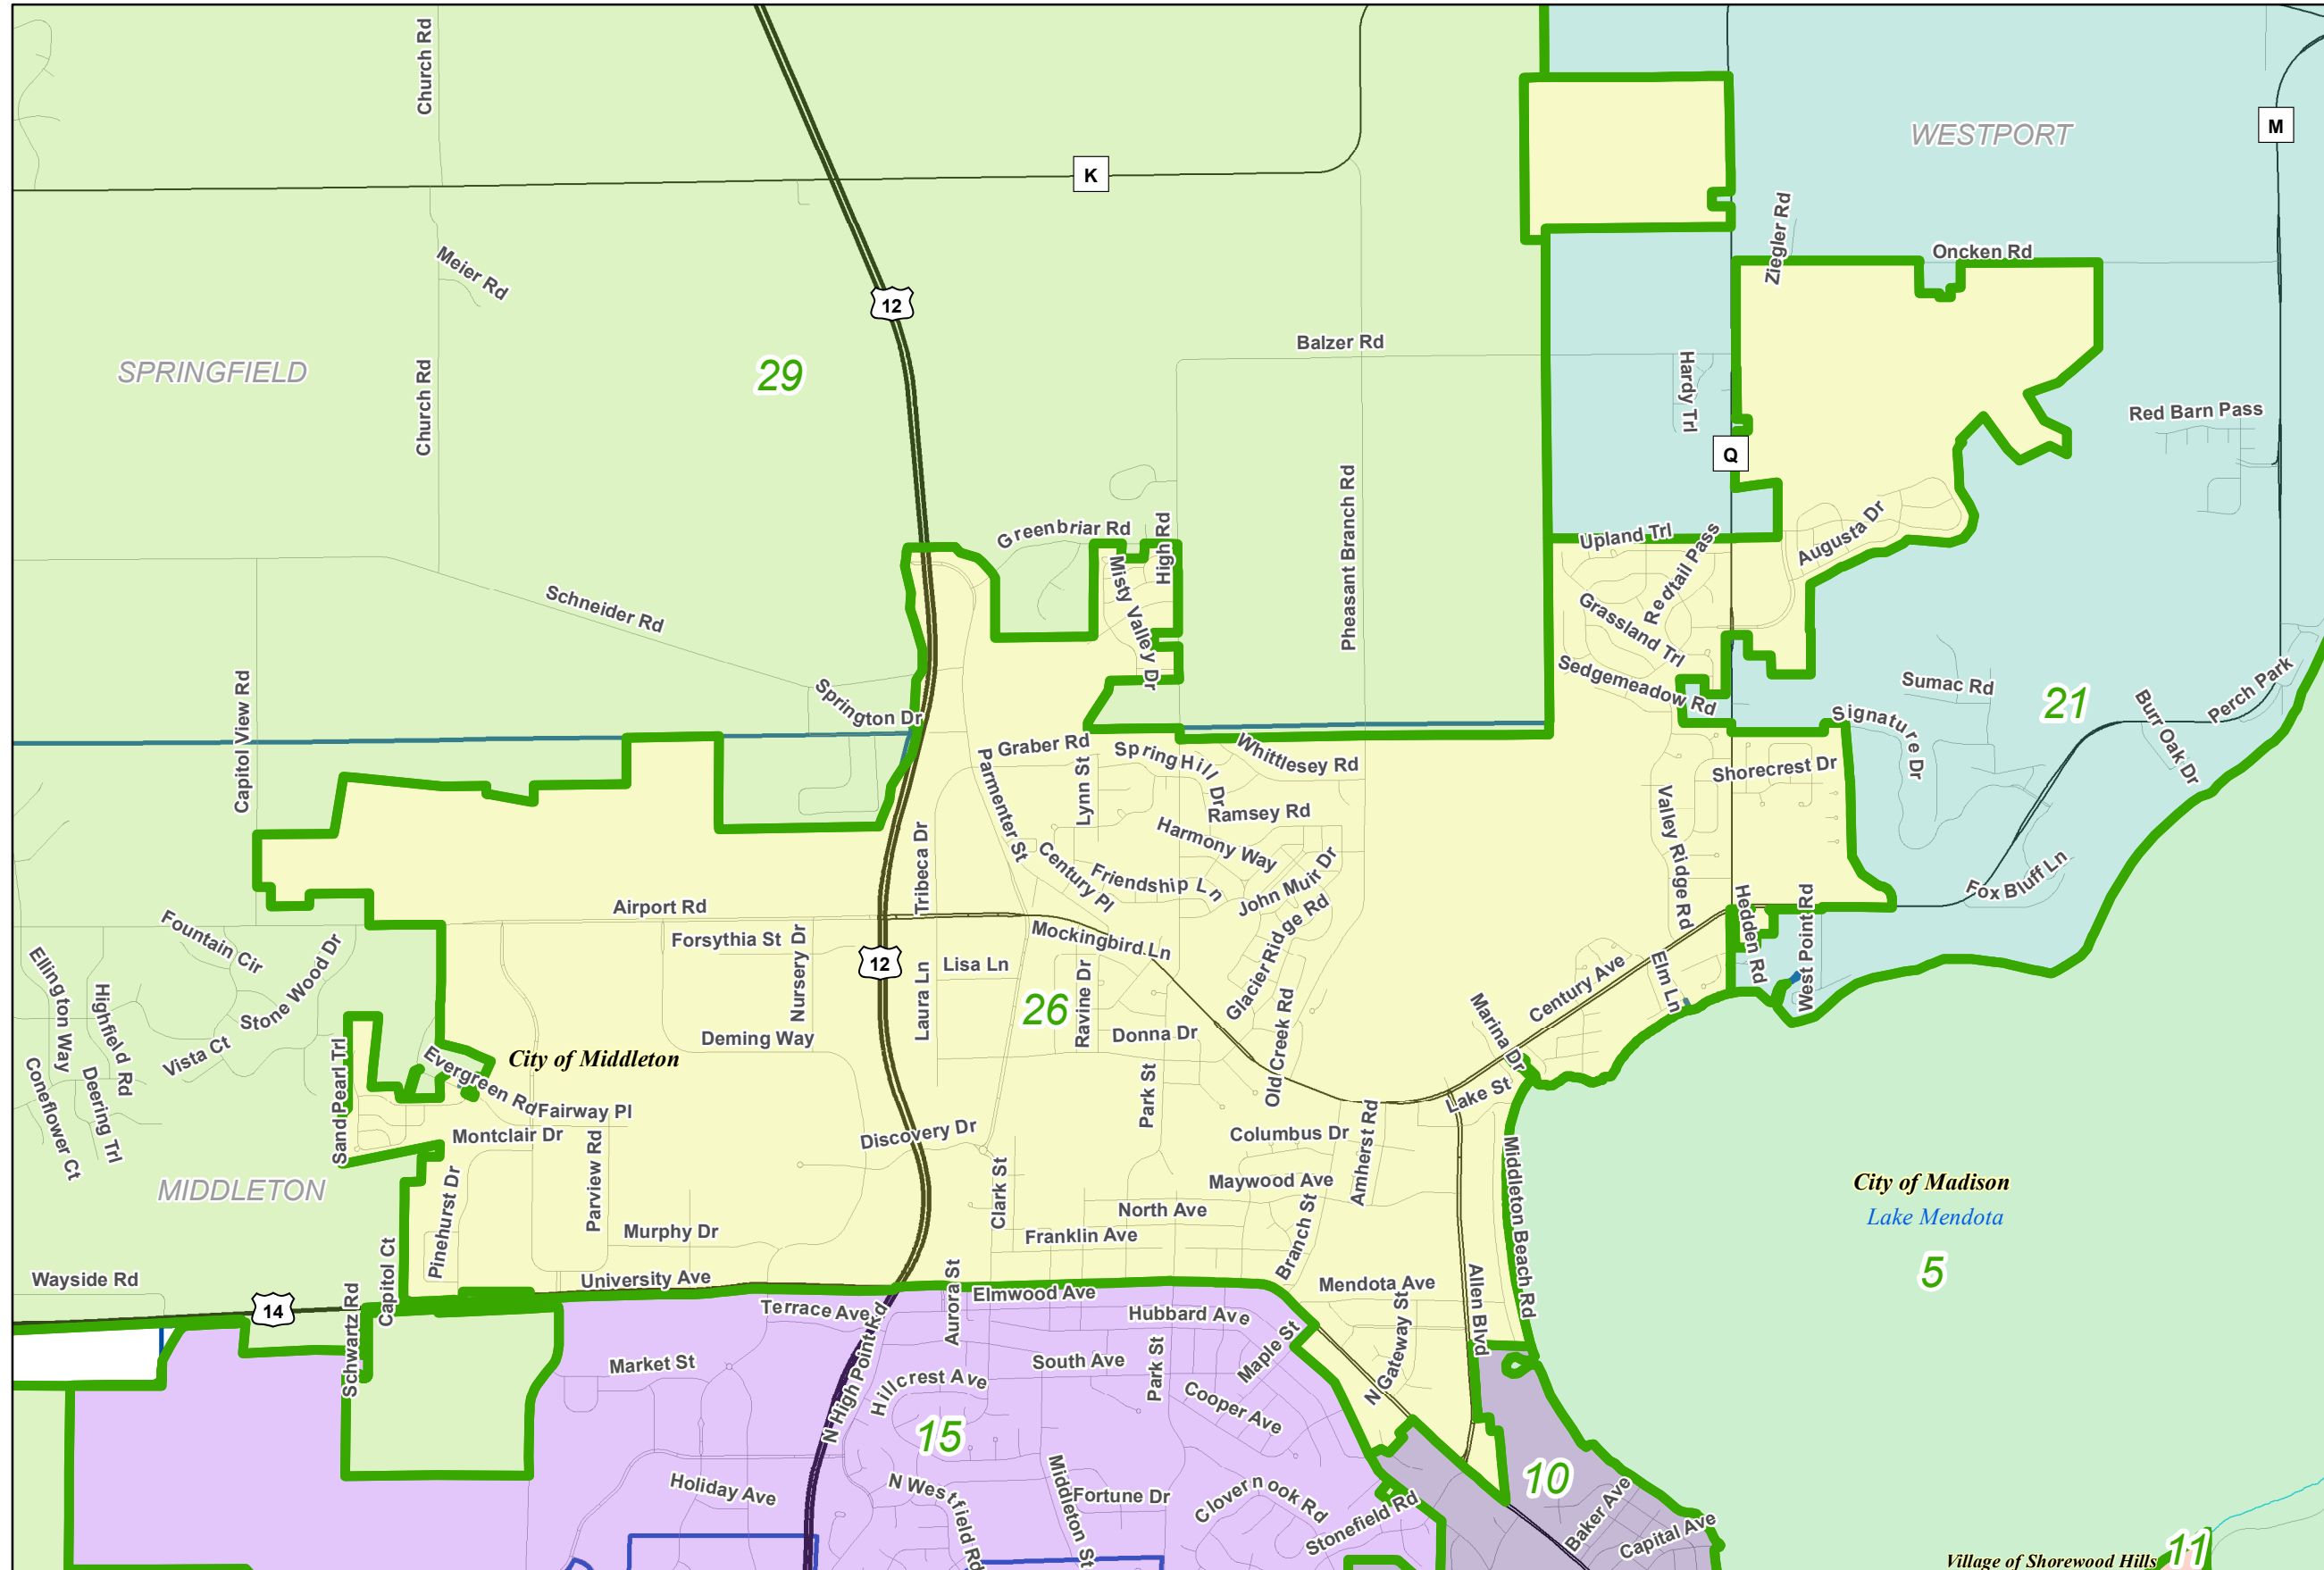

# Dane County Redistricting 2021

## FINAL SUPERVISORY DISTRICTS: County District 26

**Legend**

**FINAL DISTRICTS**

- FINAL DISTRICTS
- Lakes and Ponds
- City
- Village
- Town
- Interstate Highway
- US Highway
- State Highway
- County Highway
- Local Road