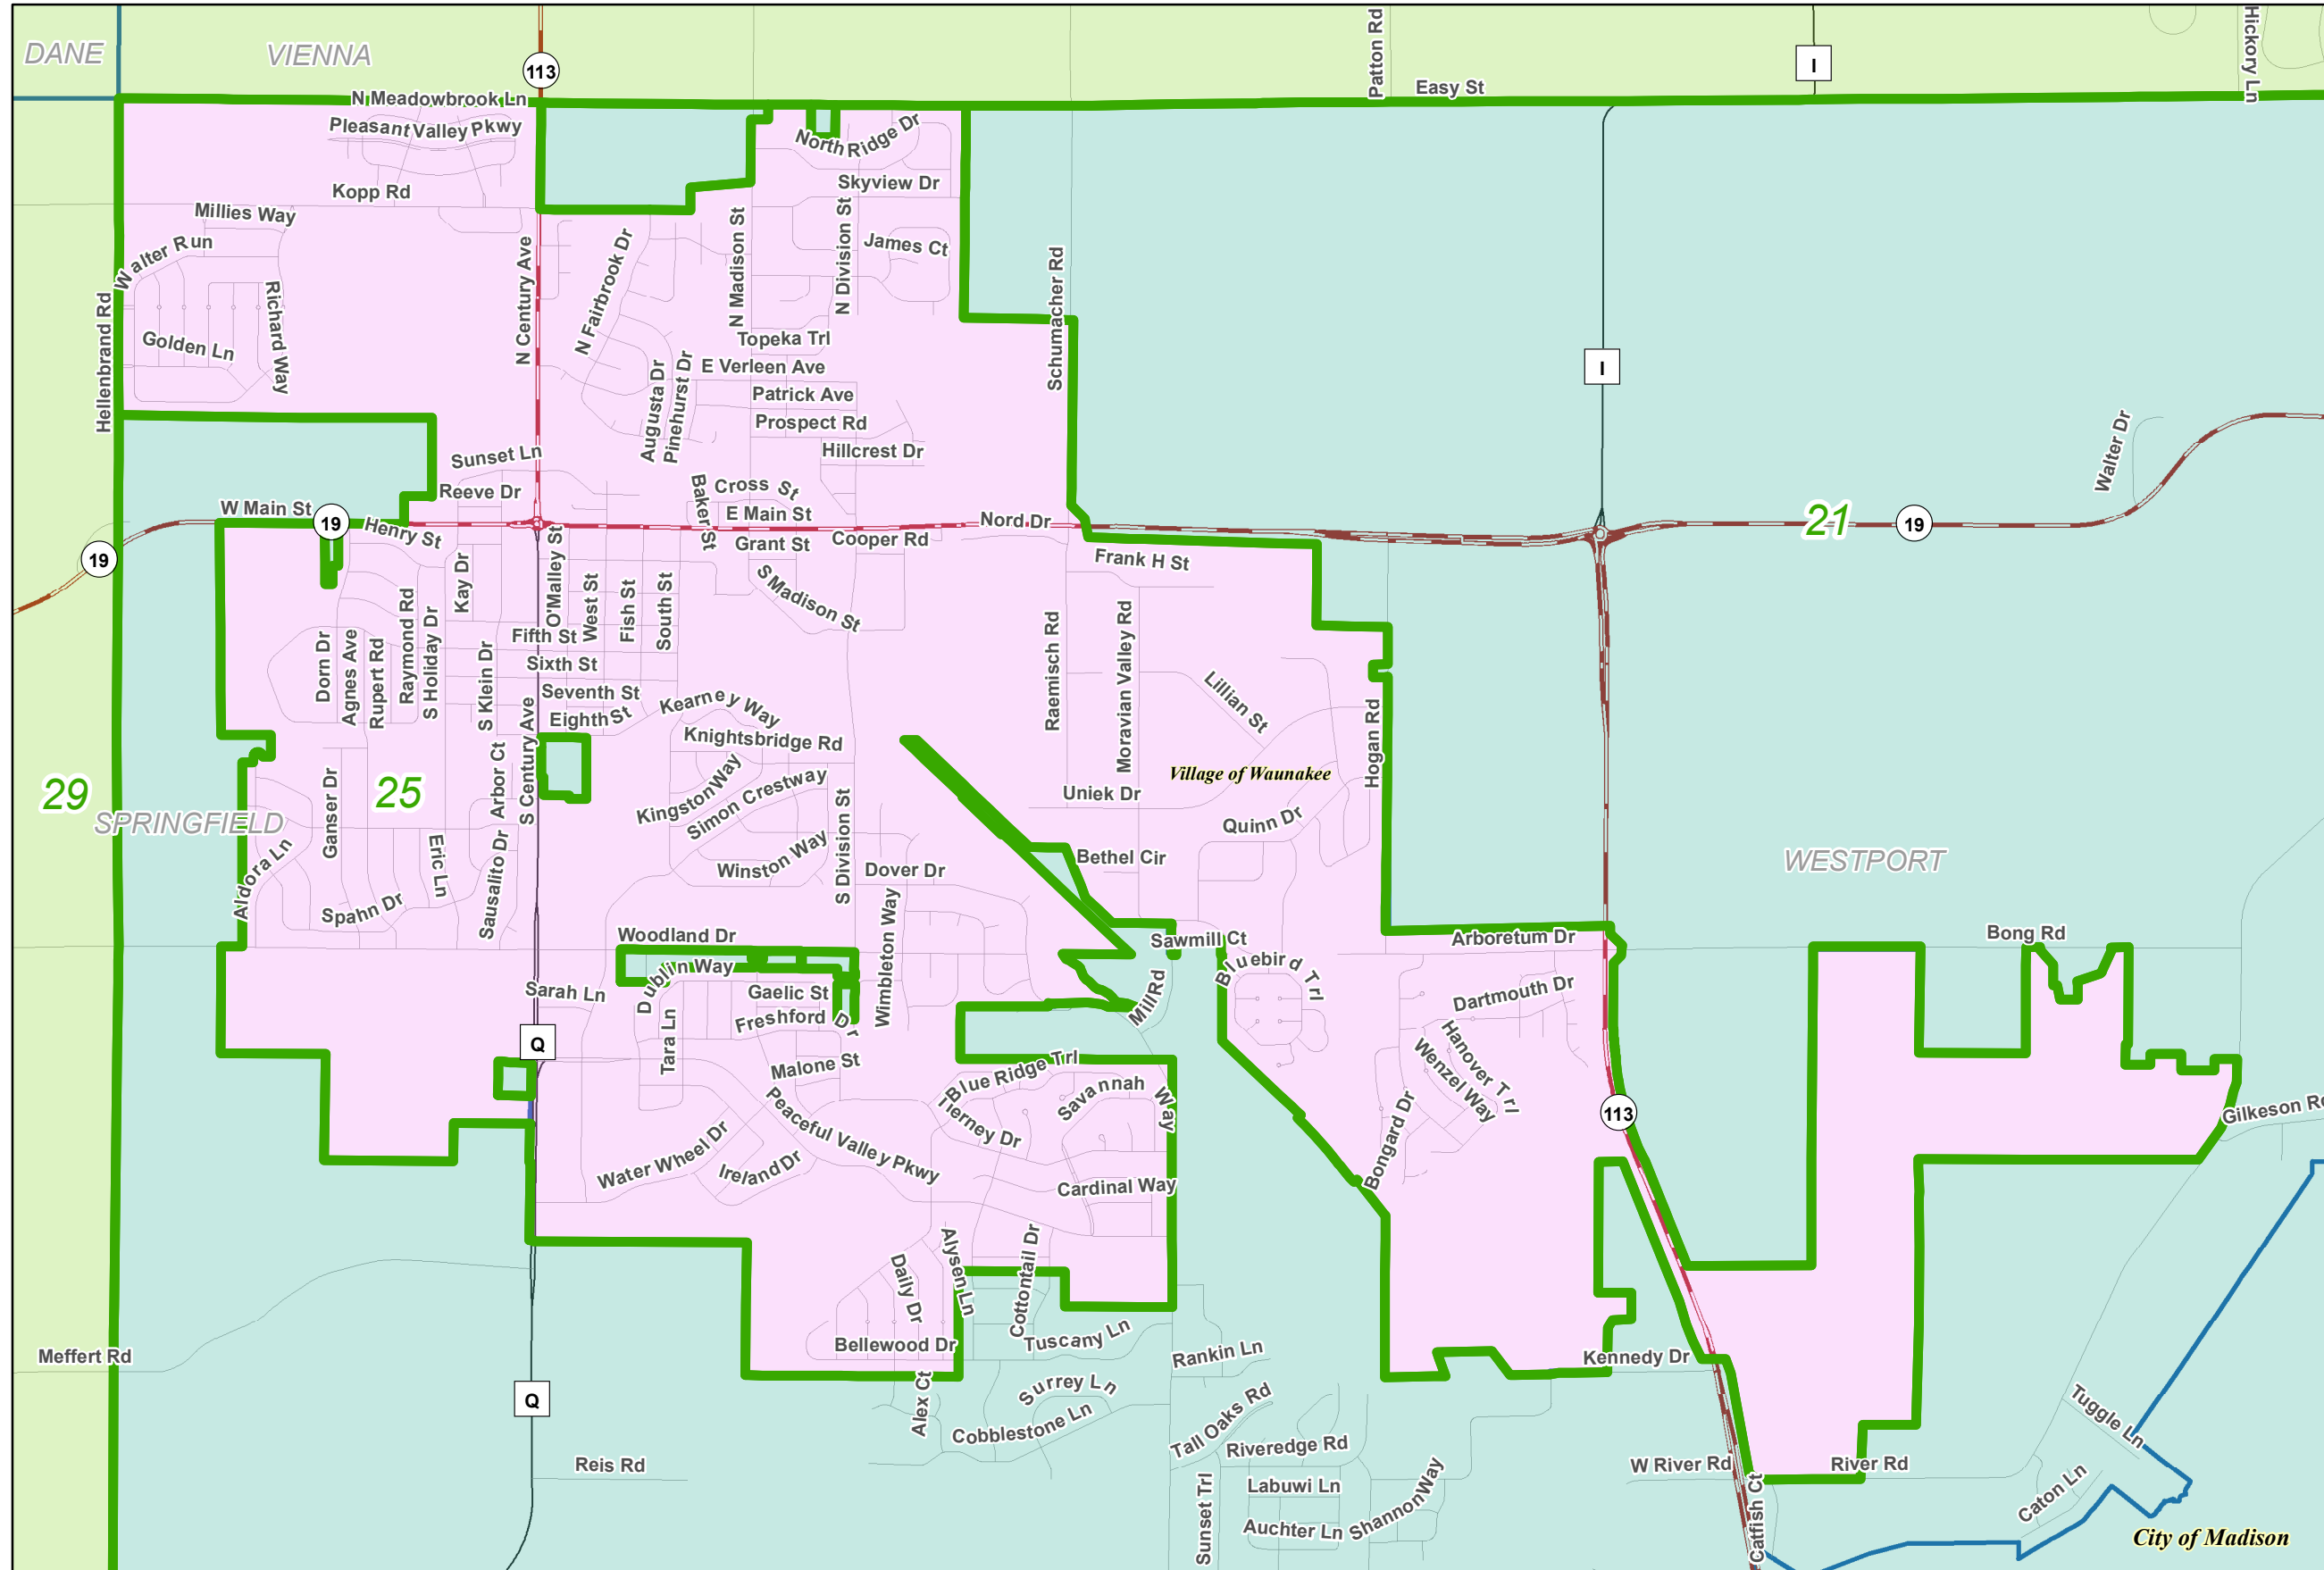

Dane County Redistricting 2021

FINAL SUPERVISORY DISTRICTS: County District 25

Legend

FINAL DISTRICTS

- FINAL DISTRICTS
- Lakes and Ponds
- City
- Village
- Town
- Interstate Highway
- US Highway
- State Highway
- County Highway
- Local Road