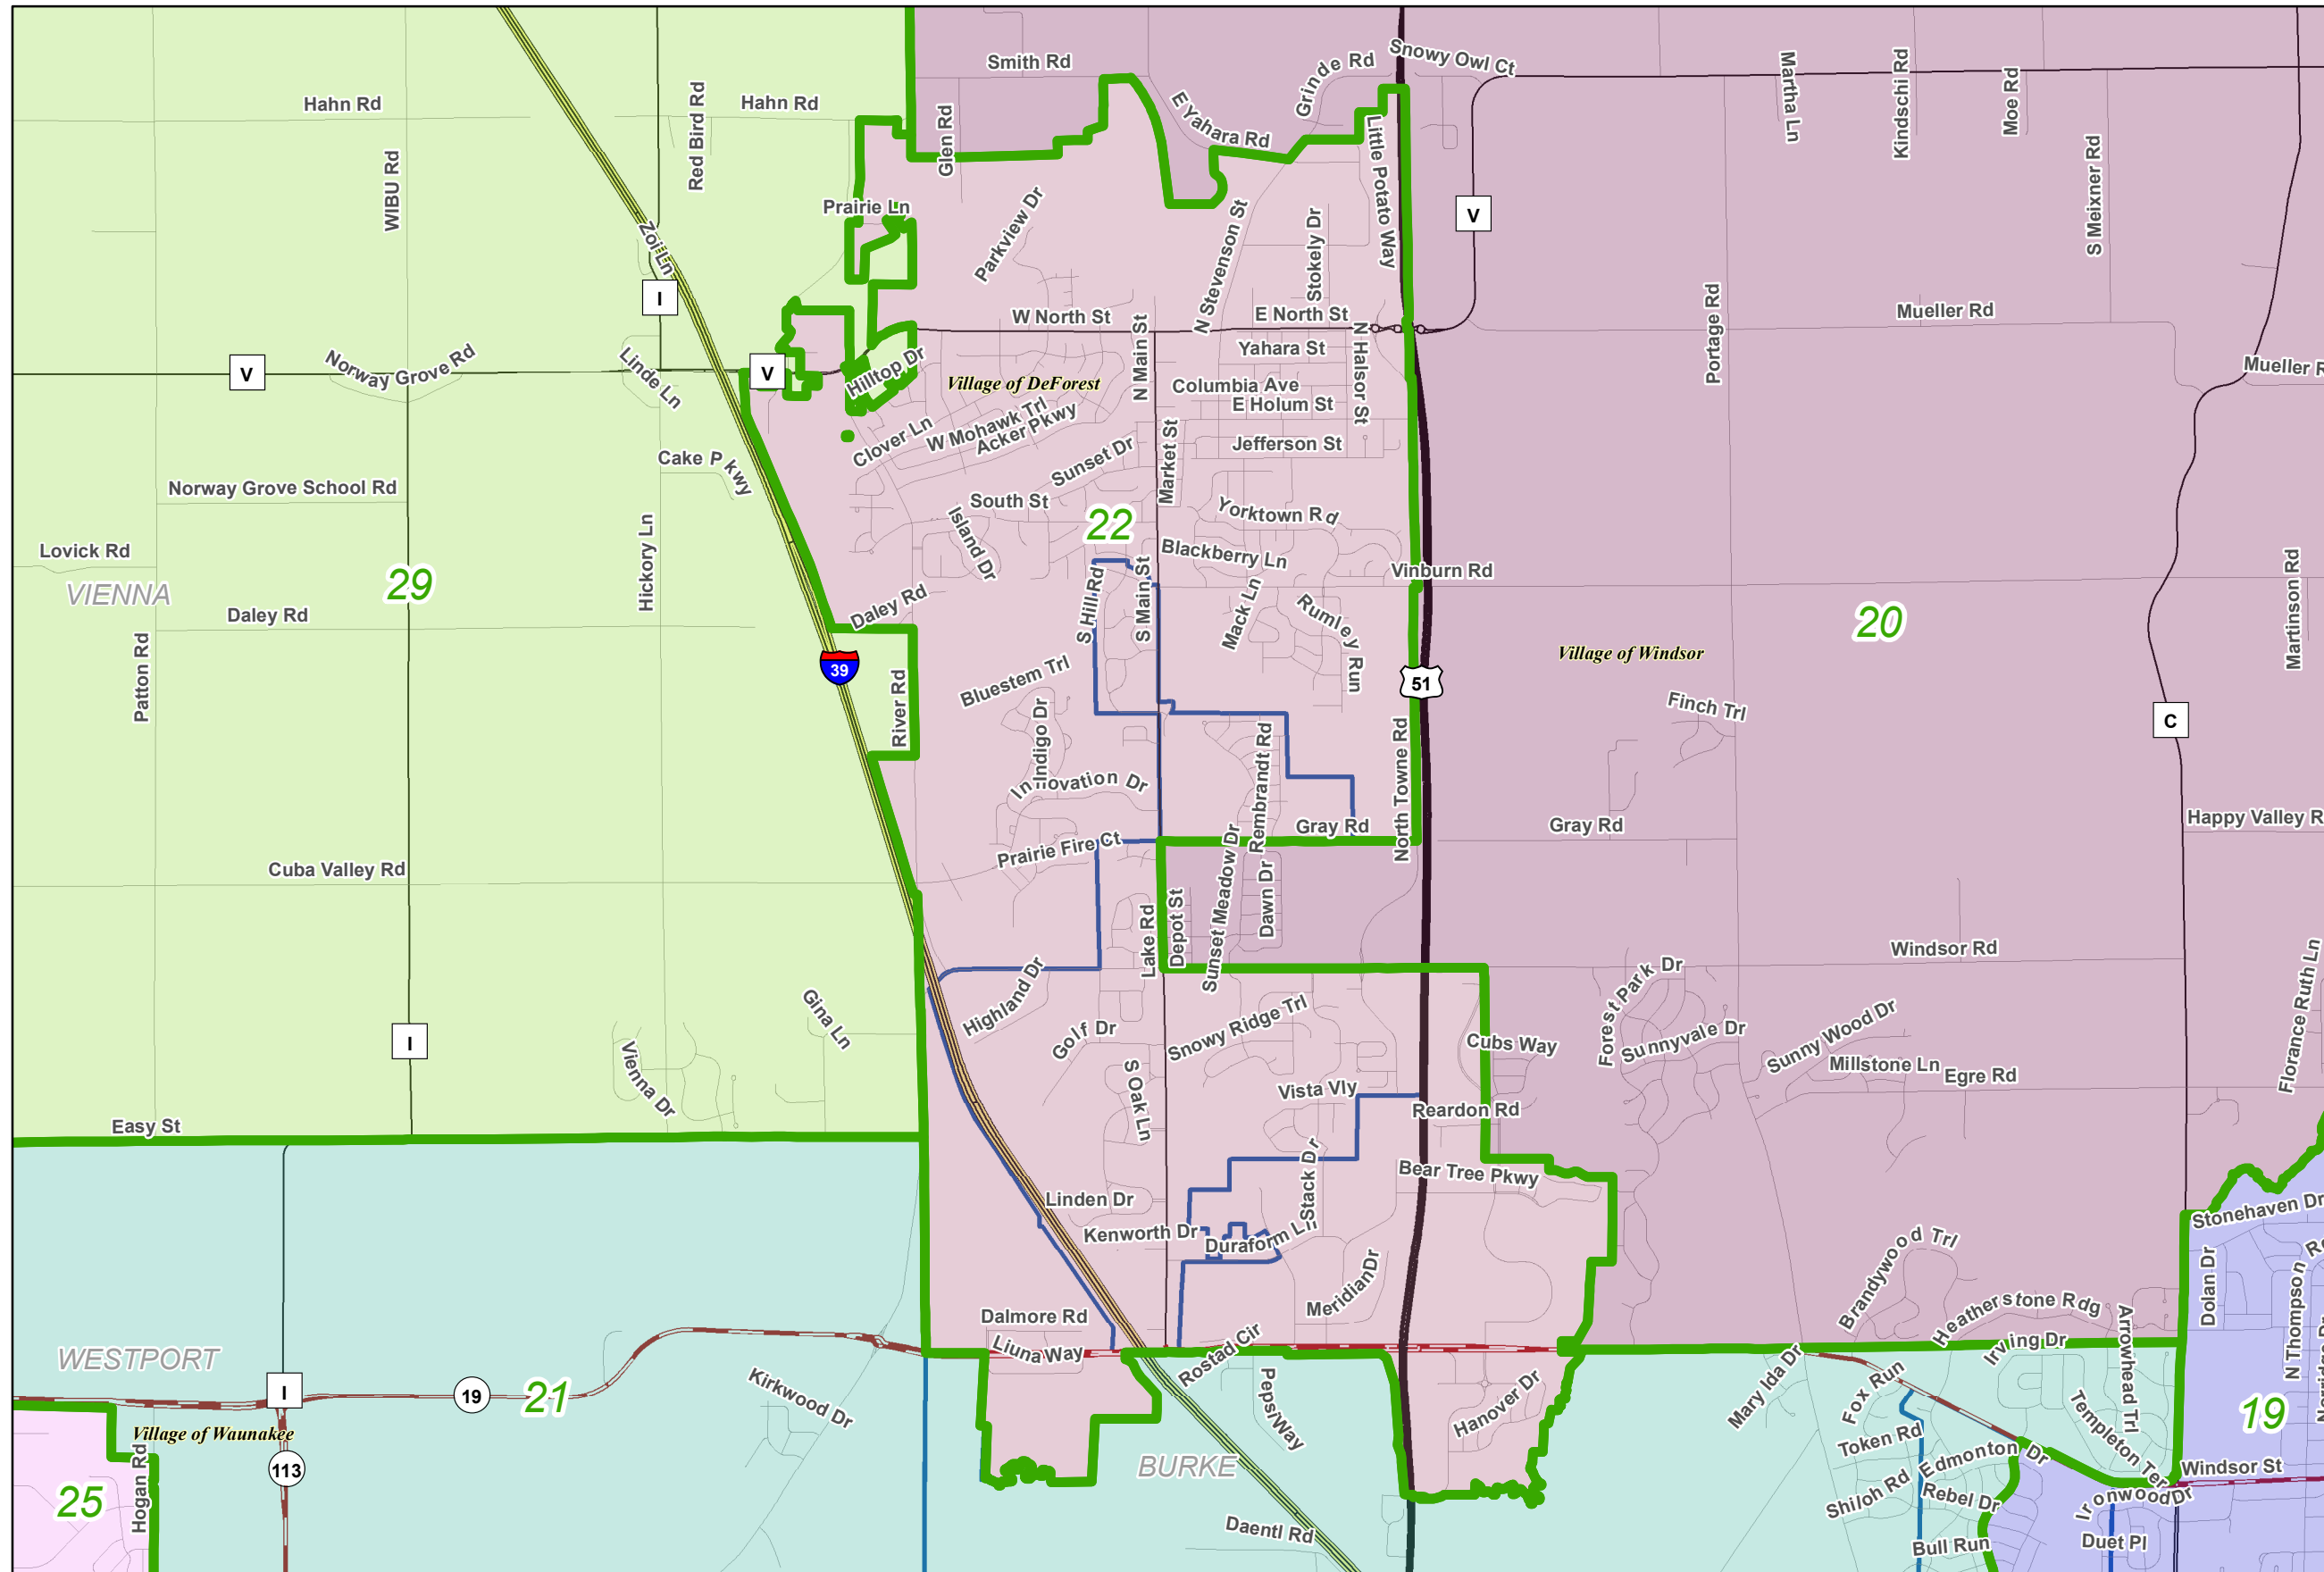

Dane County Redistricting 2021

FINAL SUPERVISORY DISTRICTS: County District 22

Legend

FINAL DISTRICTS

- FINAL DISTRICTS
- Lakes and Ponds
- City
- Village
- Town
- Interstate Highway
- US Highway
- State Highway
- County Highway
- Local Road