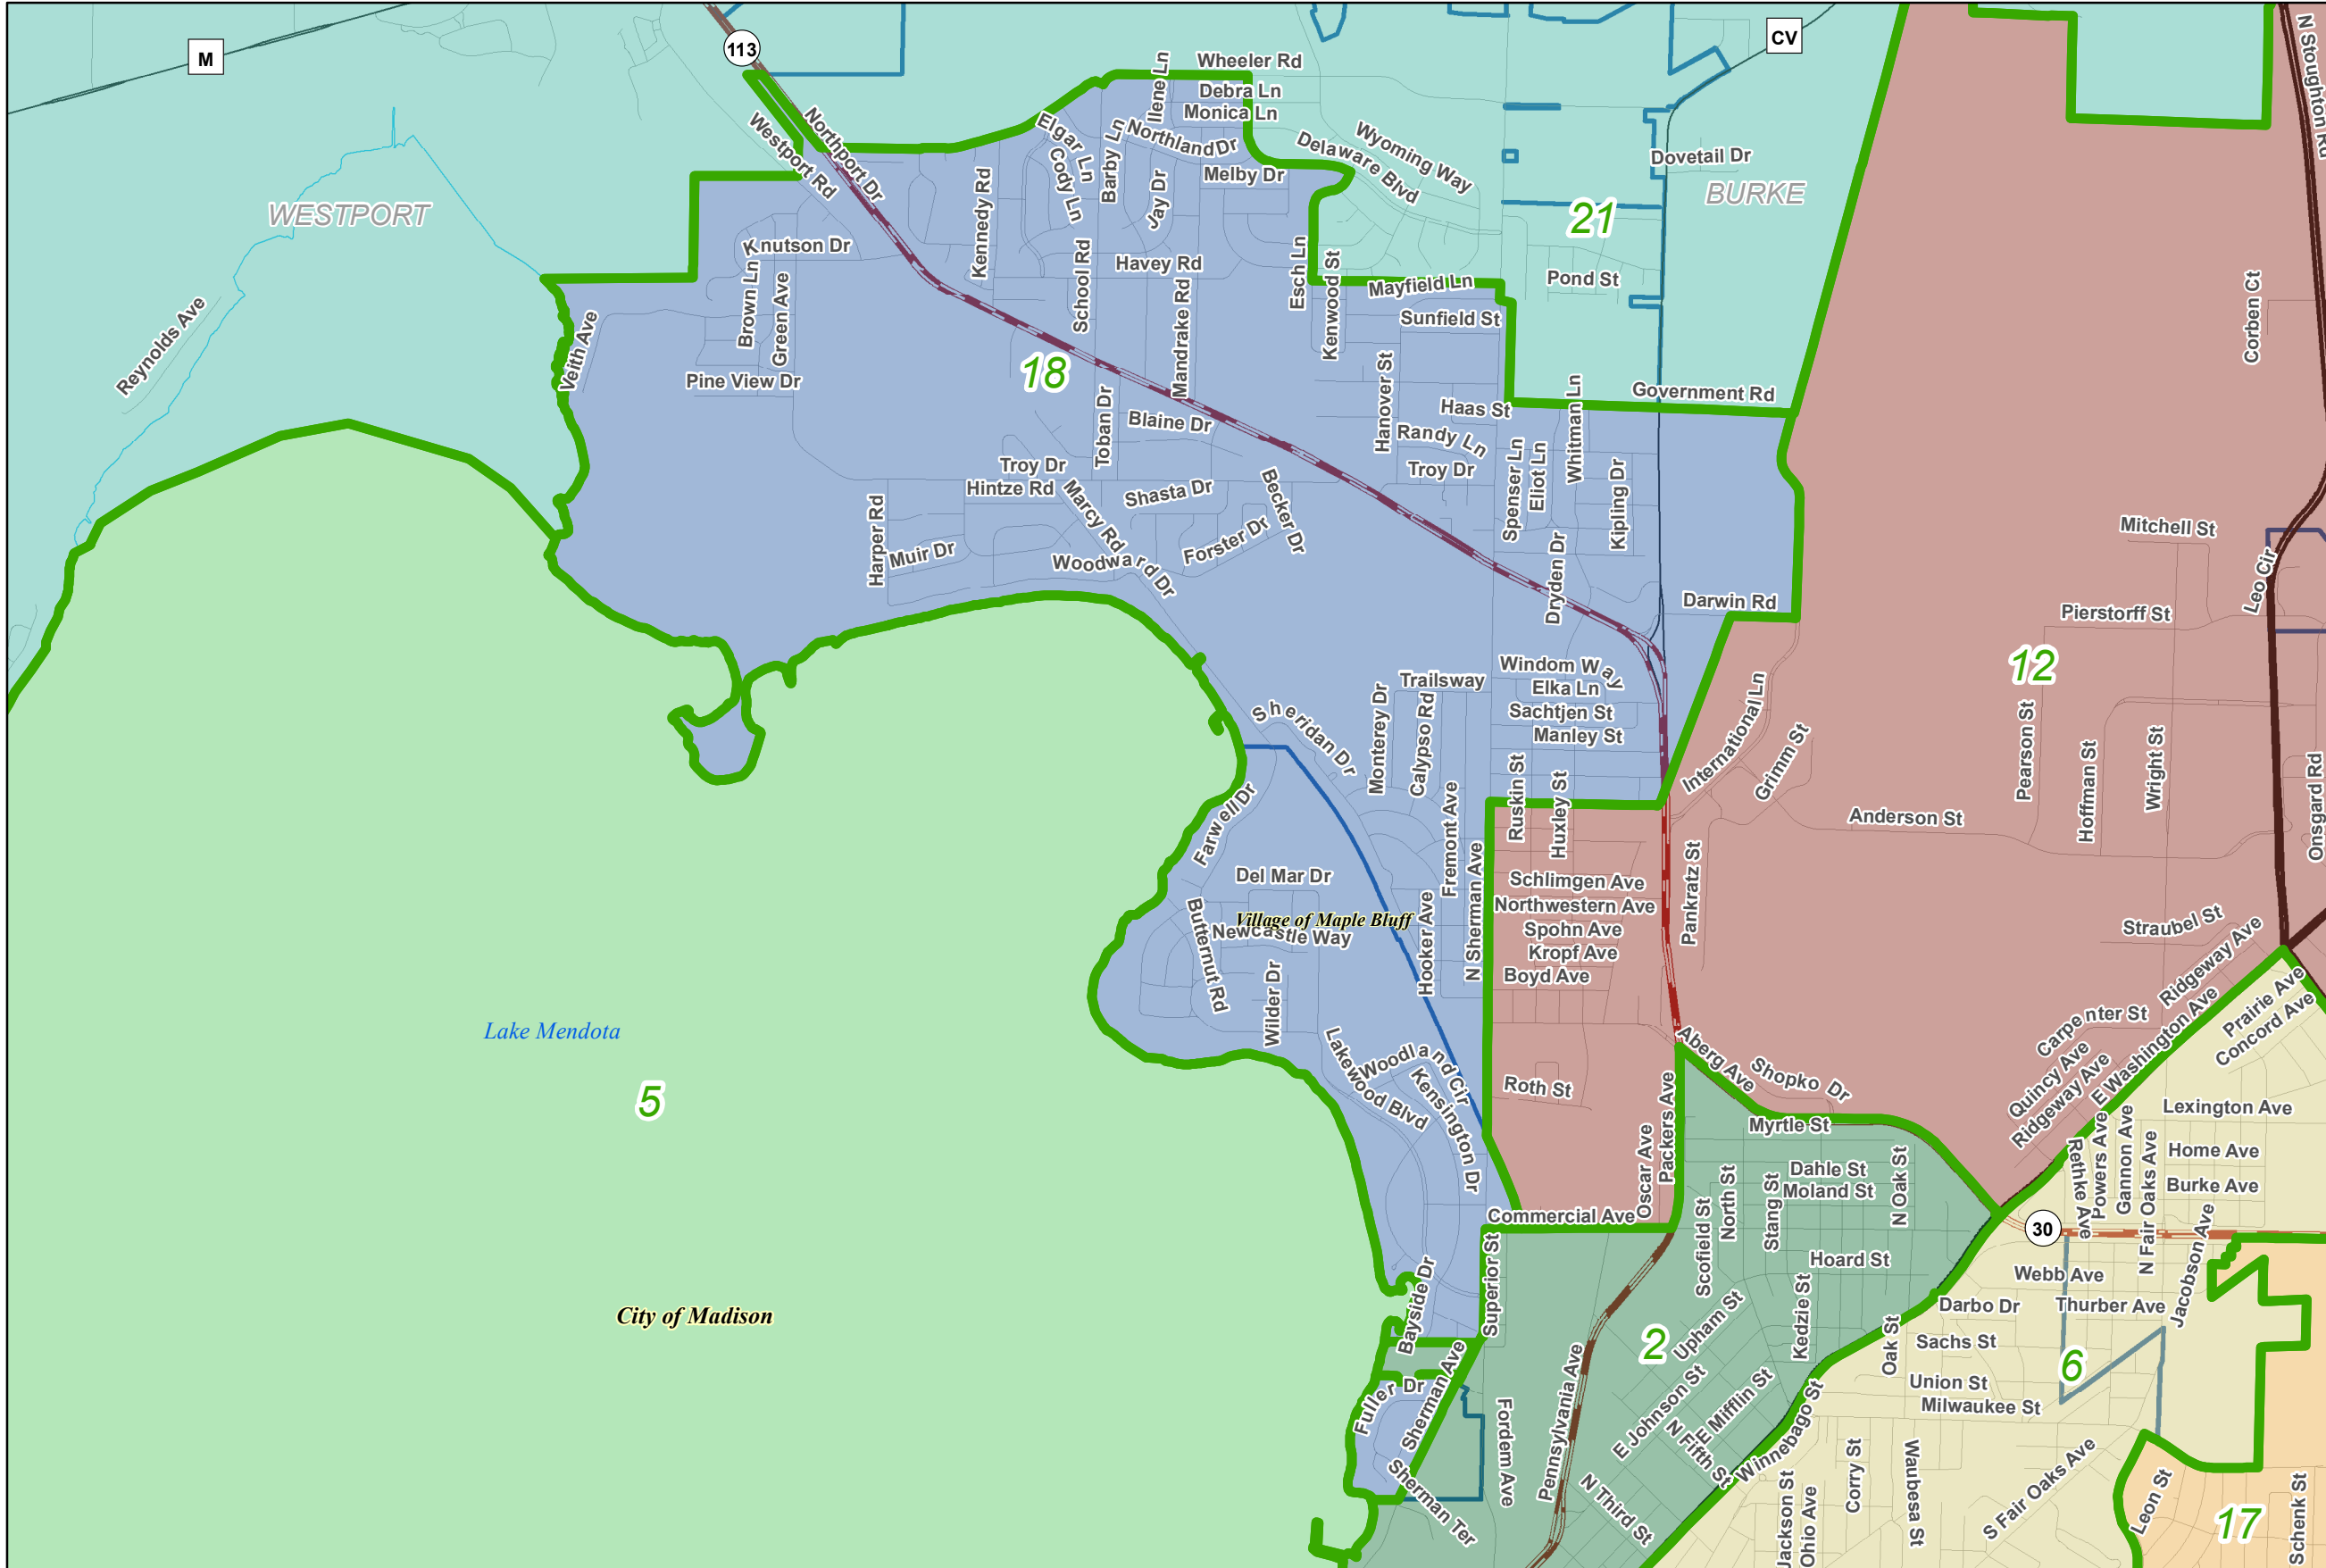

Dane County Redistricting 2021

FINAL SUPERVISORY DISTRICTS: County District 18

Legend

FINAL_DISTRICTS

- FINAL_DISTRICTS
- Lakes and Ponds
- City
- Village
- Town
- Interstate Highway
- US Highway
- State Highway
- County Highway
- Local Road