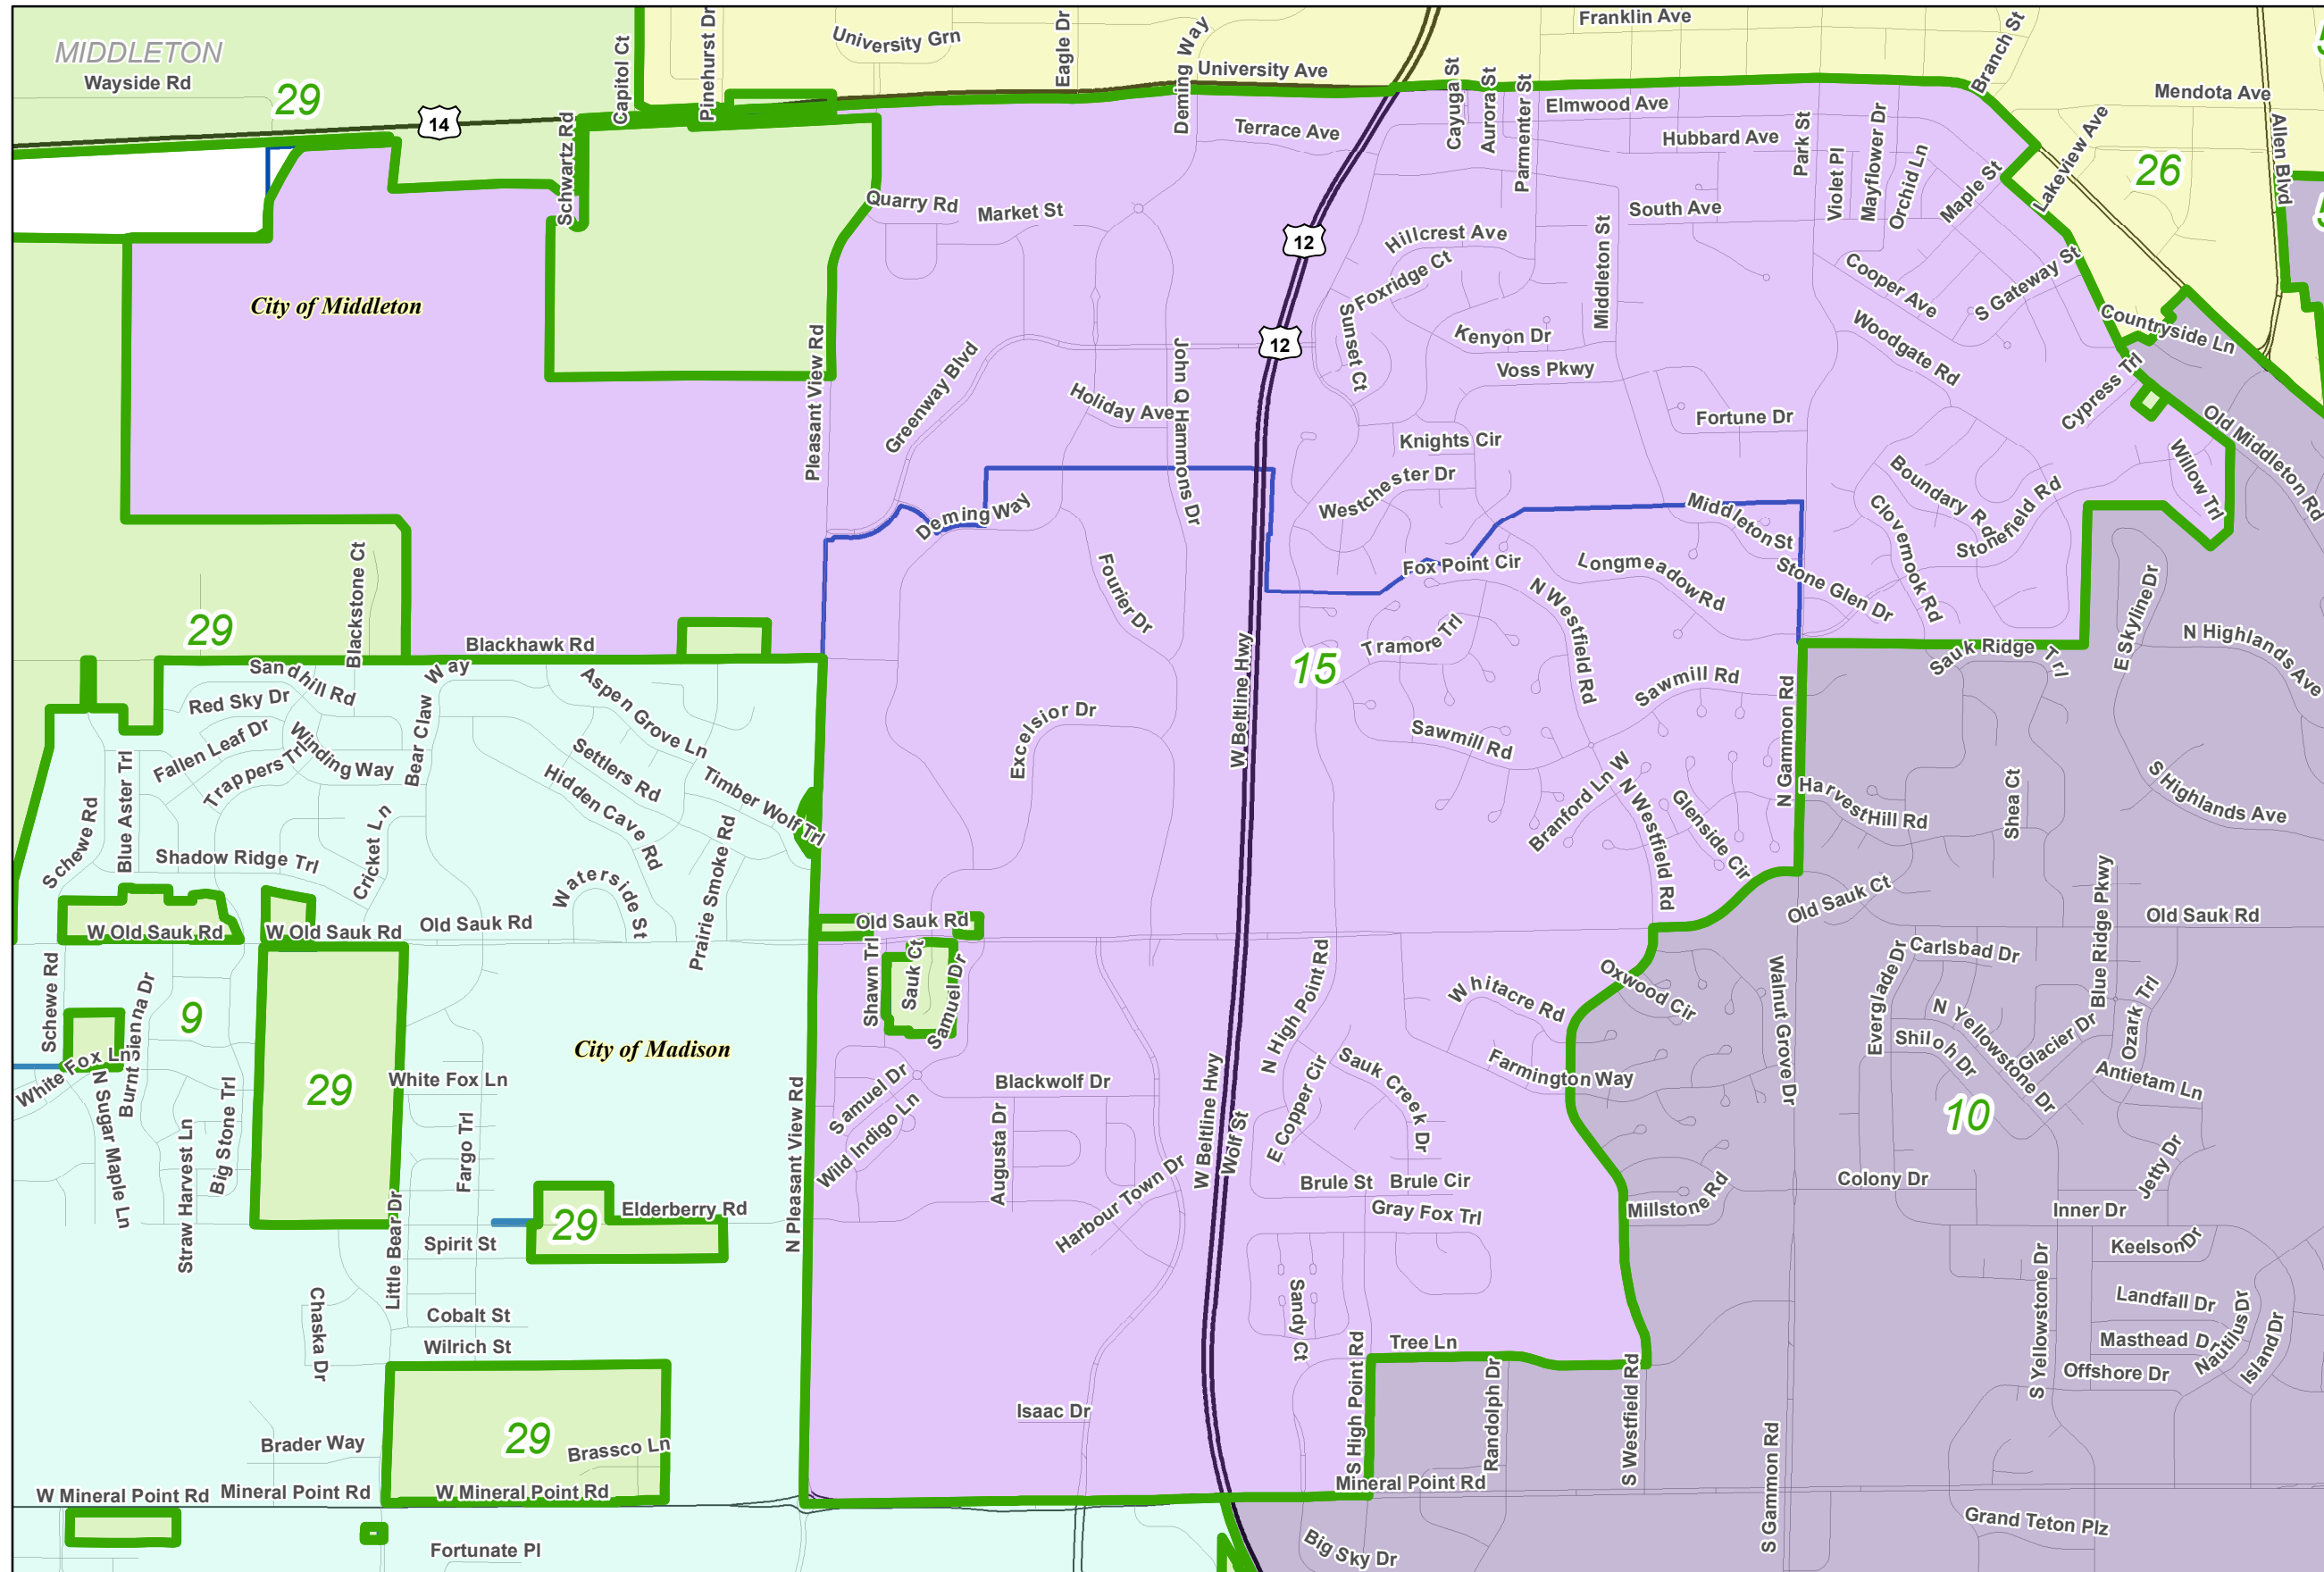

Dane County Redistricting 2021

FINAL SUPERVISORY DISTRICTS: County District 15

Legend

FINAL DISTRICTS

- FINAL DISTRICTS
- Lakes and Ponds
- City
- Village
- Town
- Interstate Highway
- US Highway
- State Highway
- County Highway
- Local Road