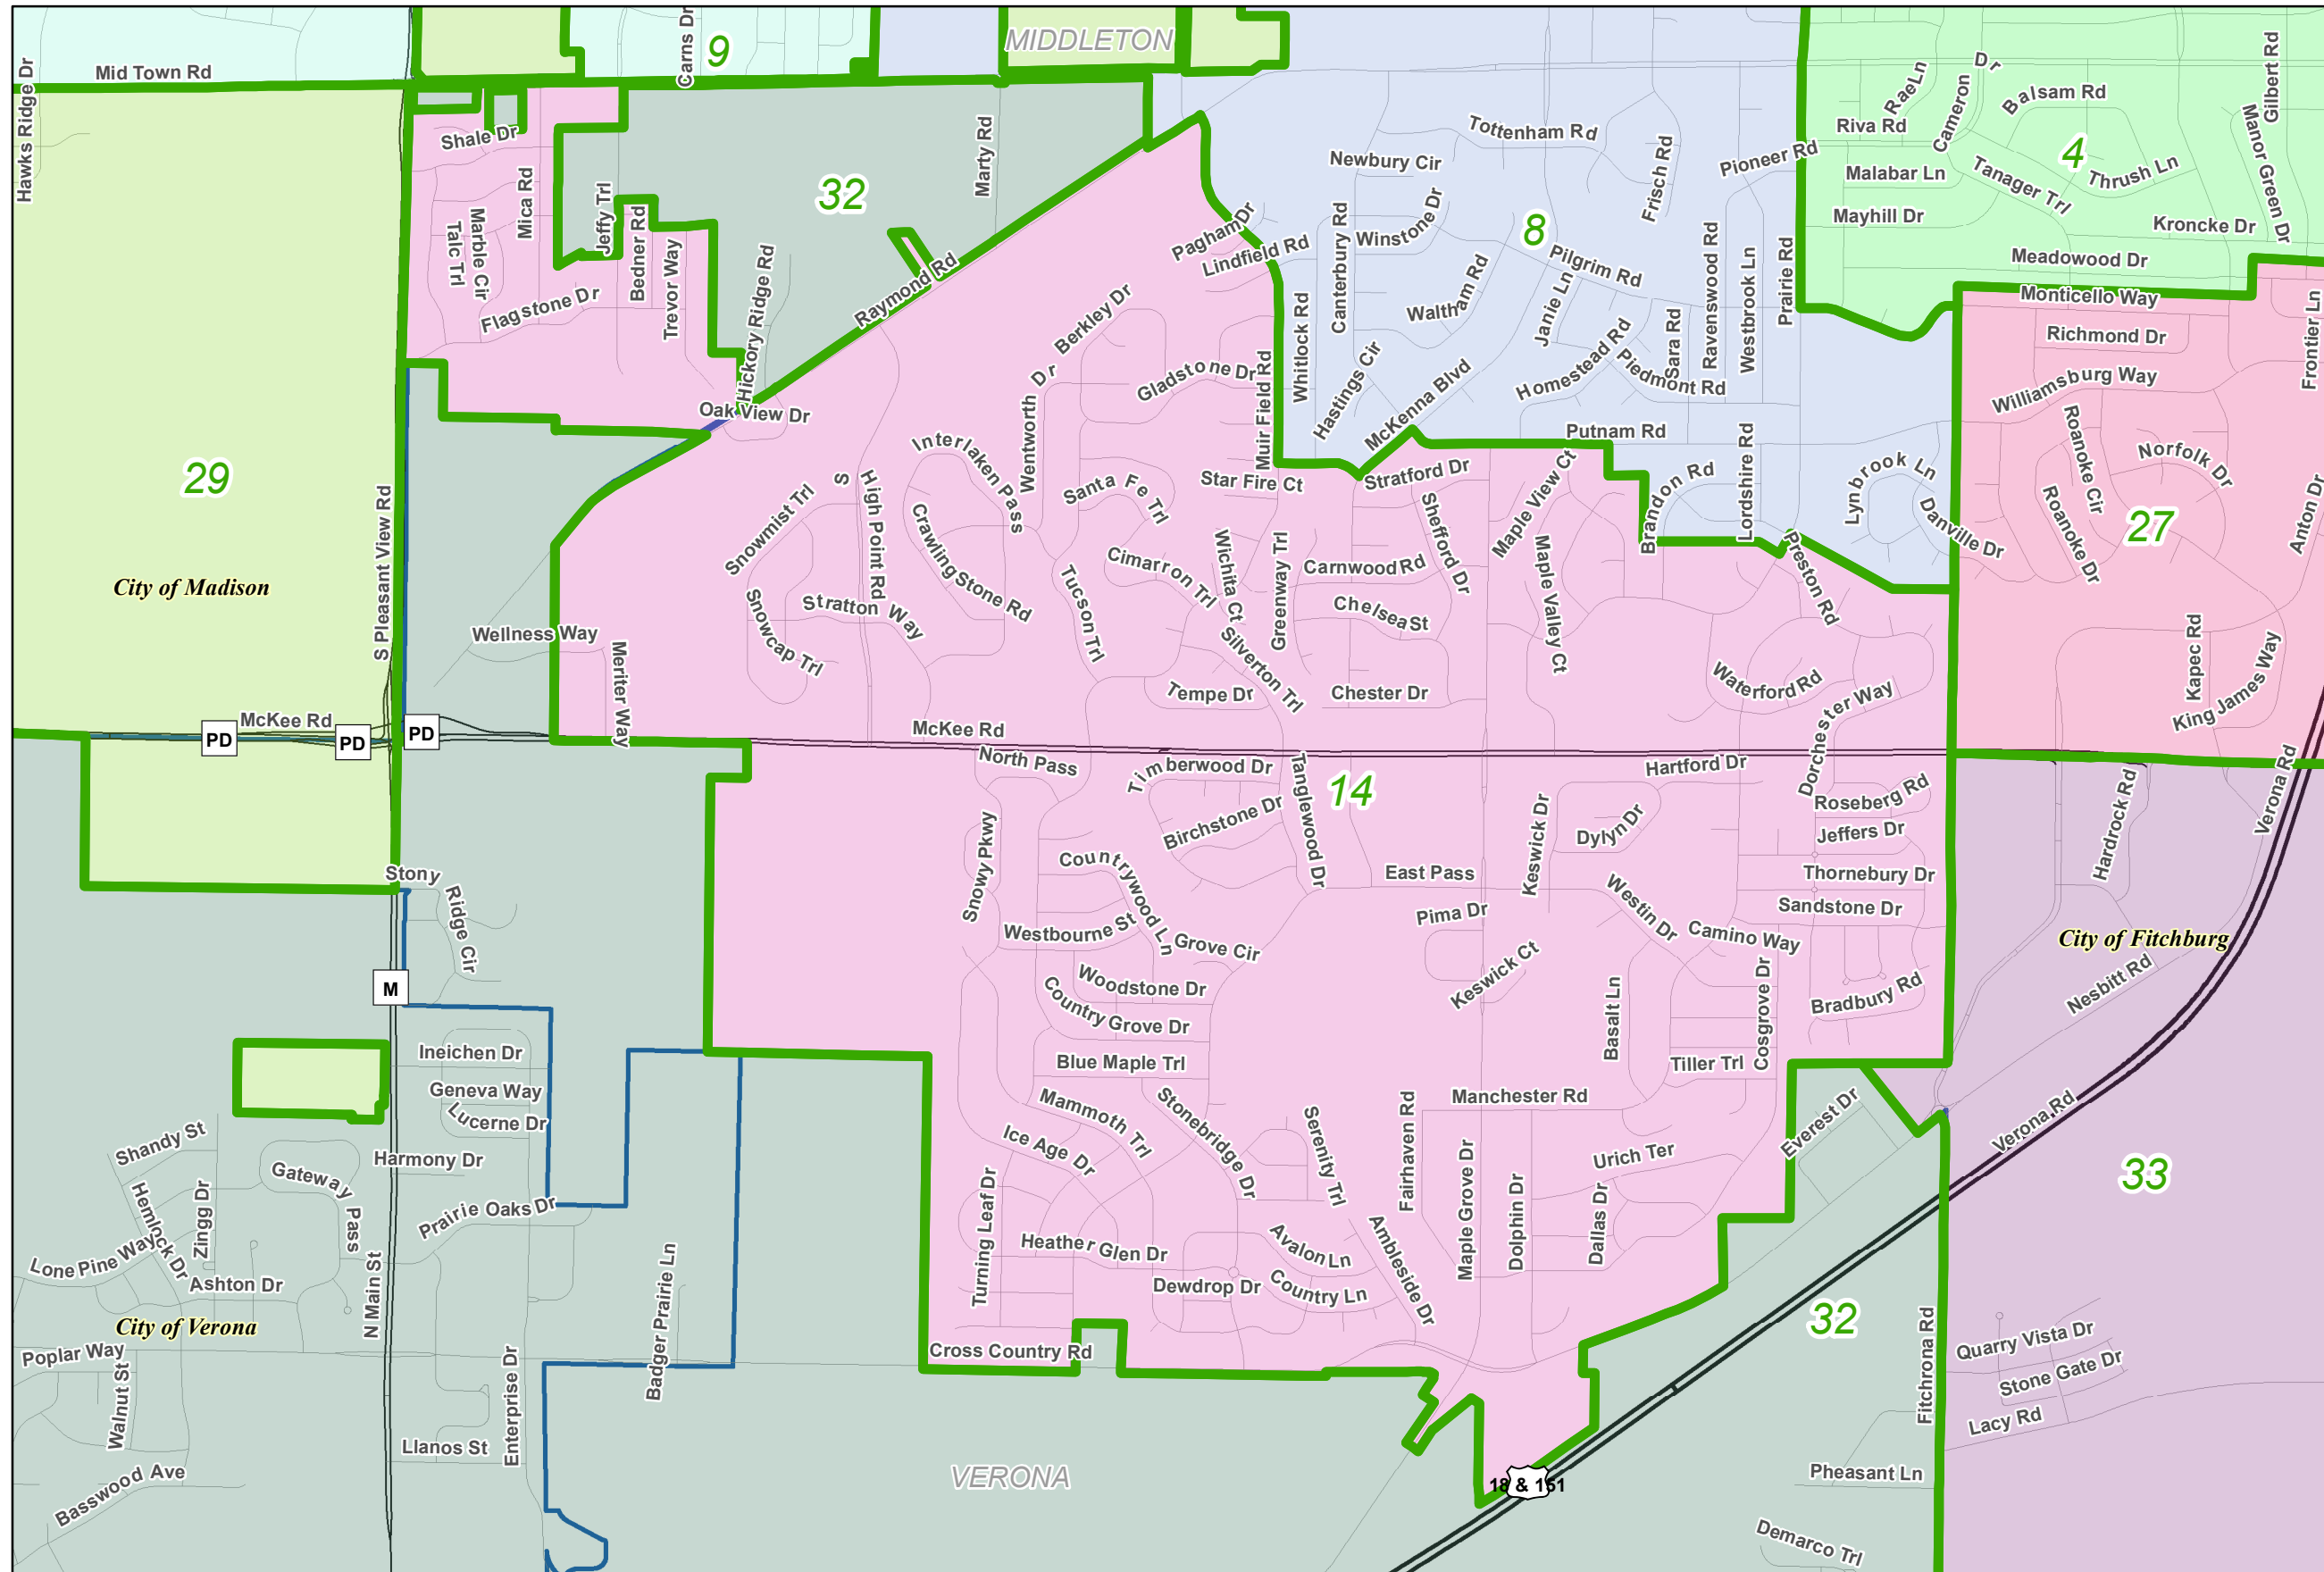

Dane County Redistricting 2021

FINAL SUPERVISORY DISTRICTS: County District 14

Legend

FINAL DISTRICTS

- FINAL DISTRICTS
- Lakes and Ponds
- City
- Village
- Town
- Interstate Highway
- US Highway
- State Highway
- County Highway
- Local Road