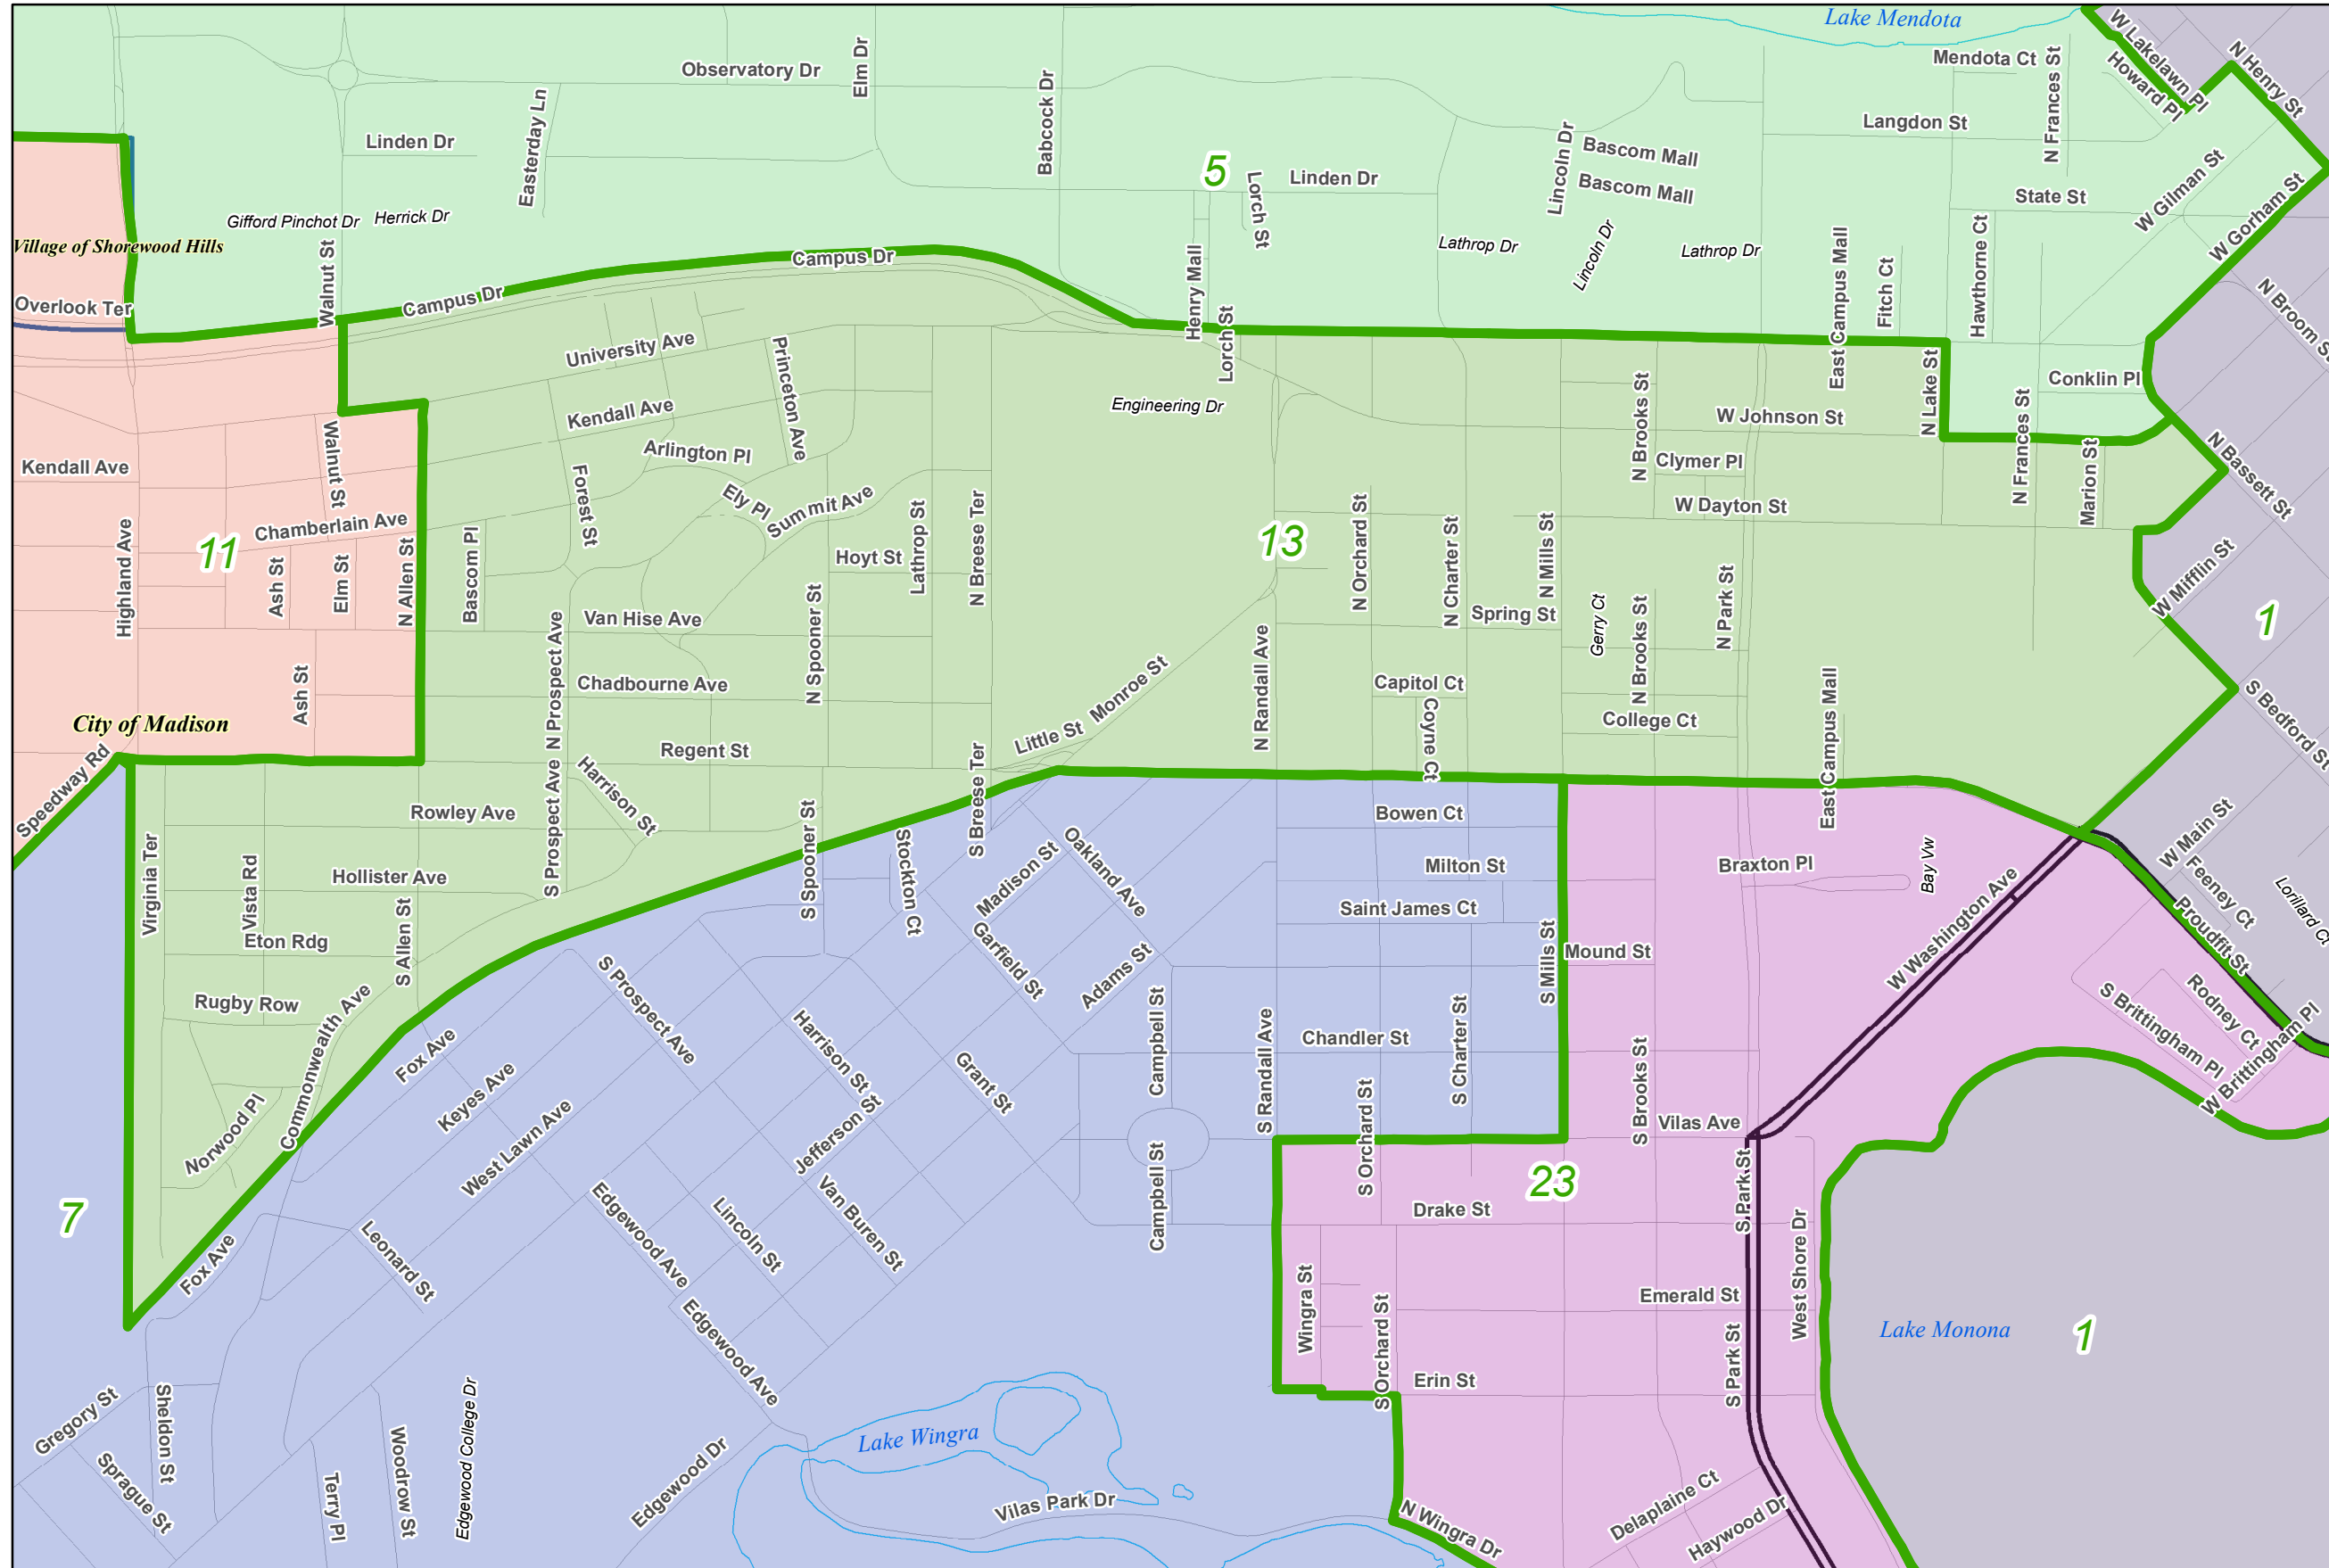

Dane County Redistricting 2021

FINAL SUPERVISORY DISTRICTS: County District 13

Legend

FINAL DISTRICTS

- FINAL DISTRICTS
- Lakes and Ponds
- City
- Village
- Town
- Interstate Highway
- US Highway
- State Highway
- County Highway
- Local Road