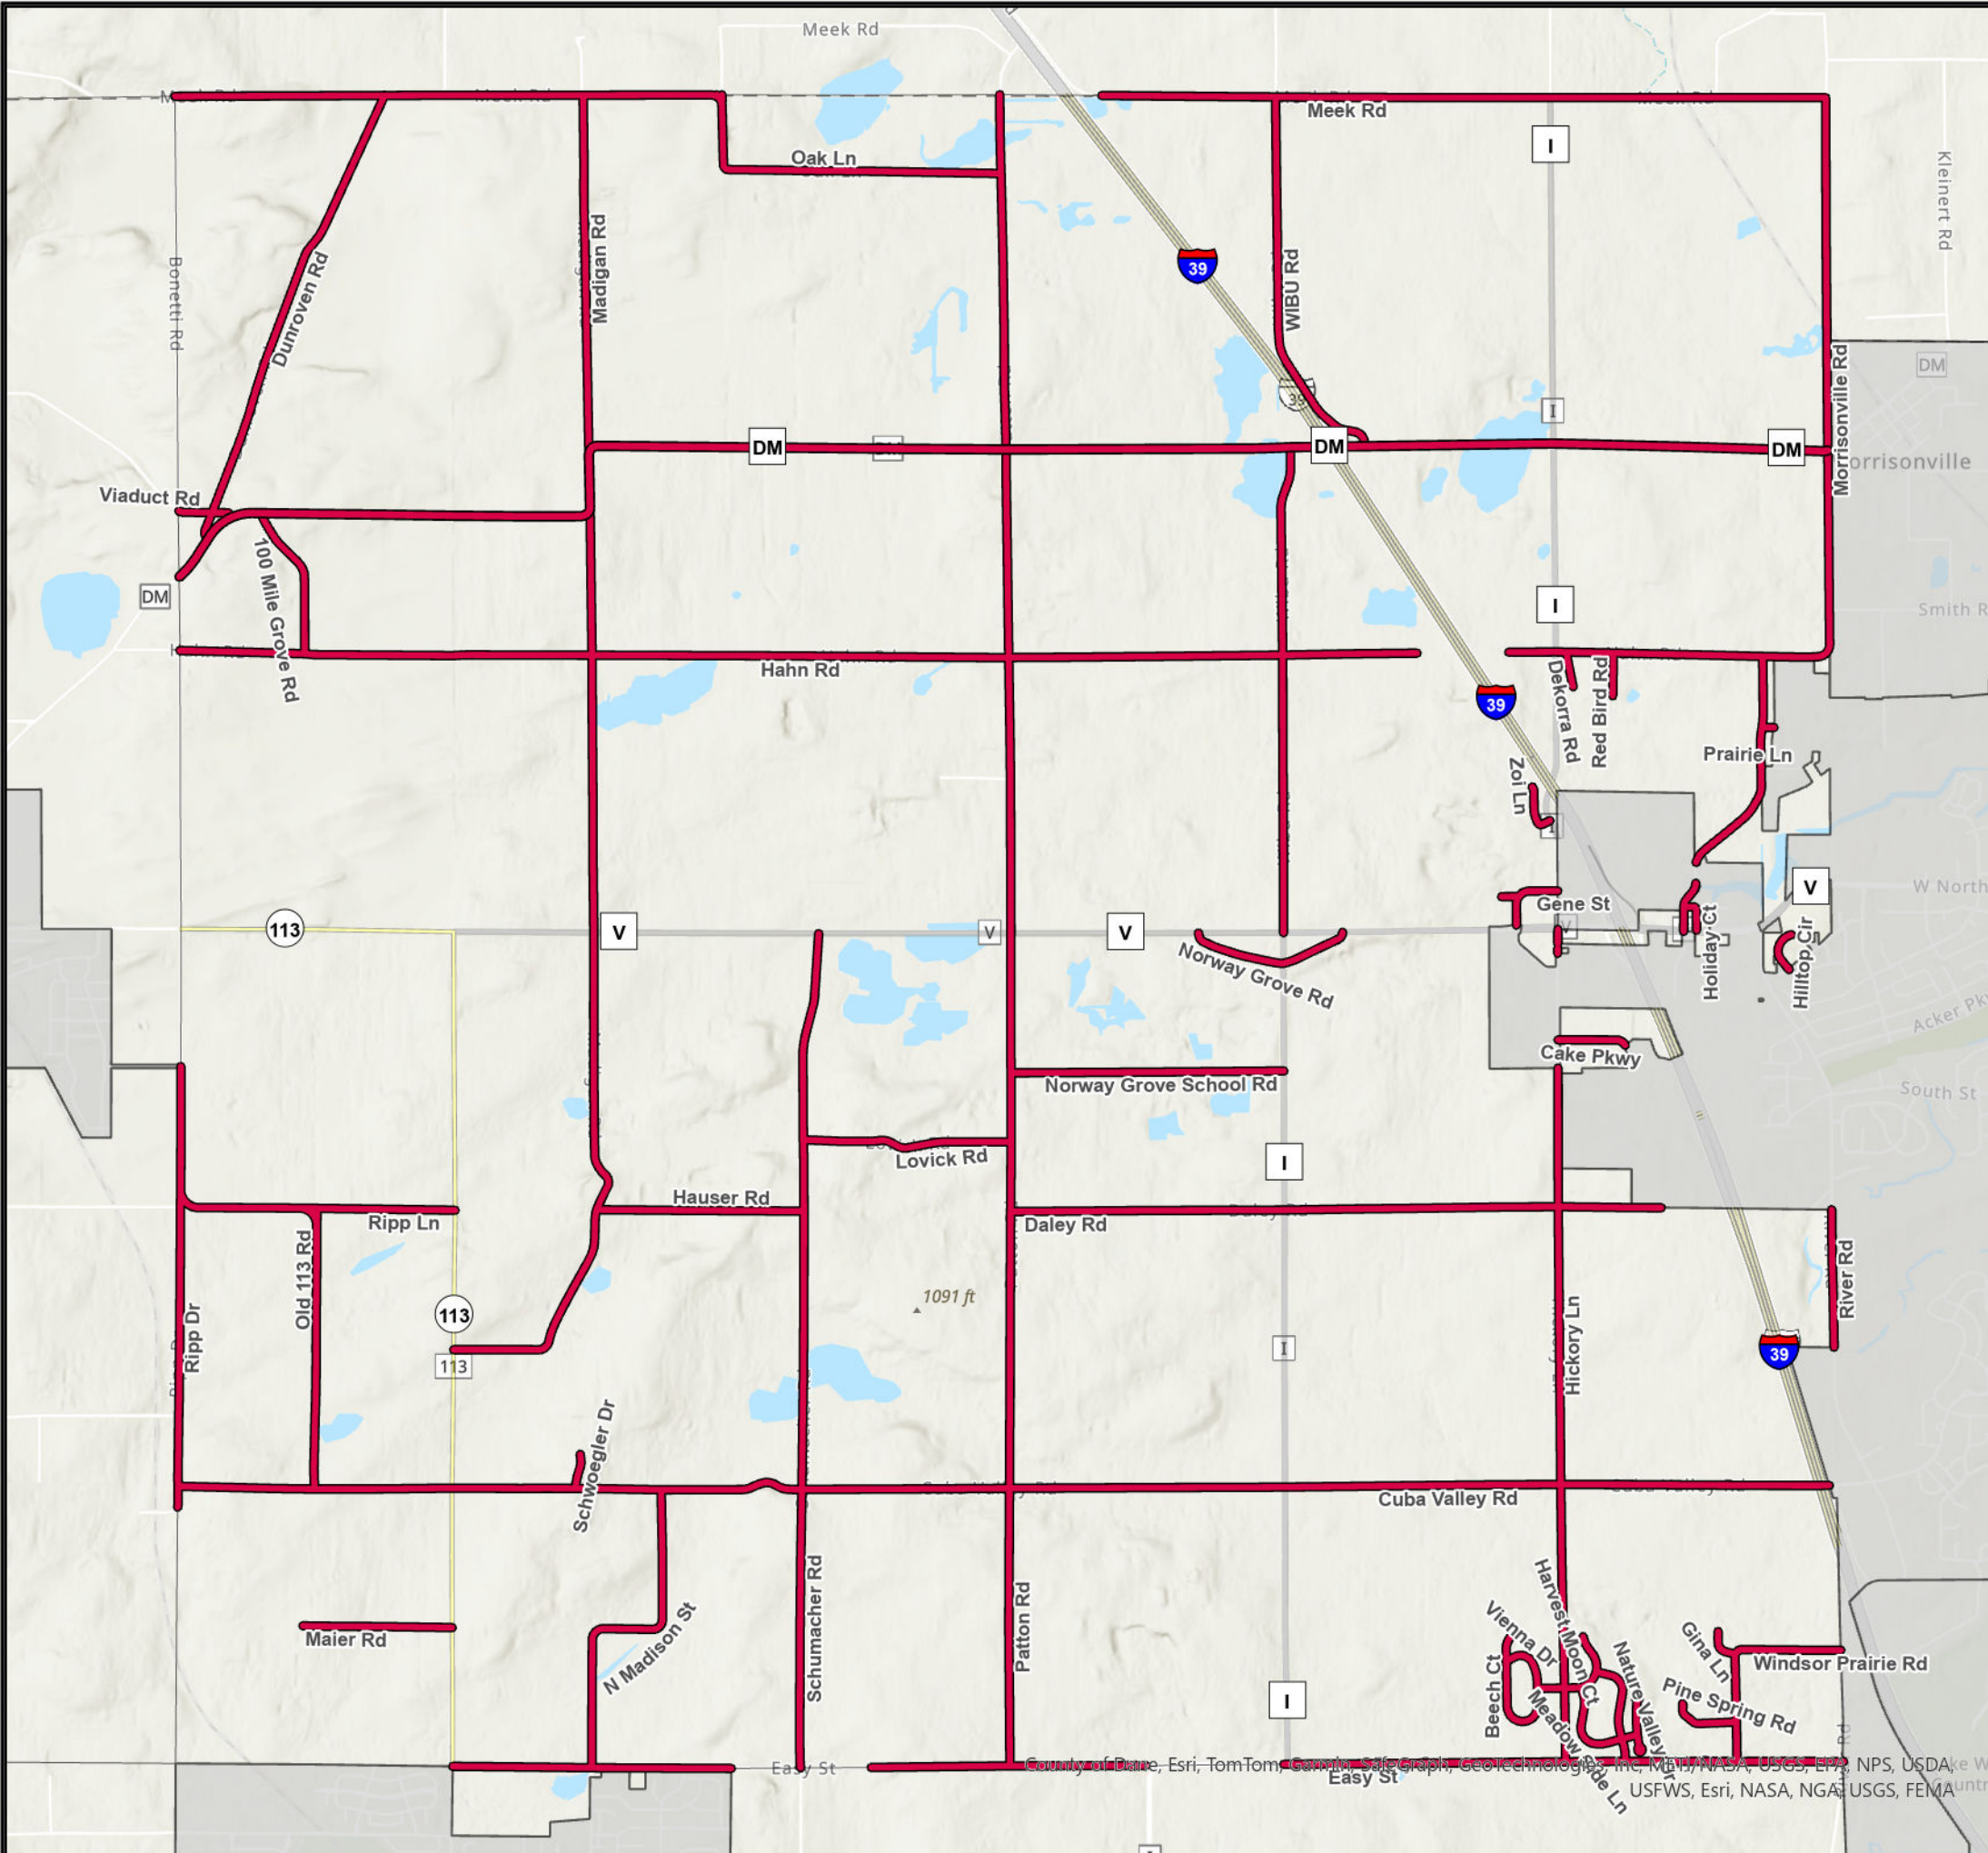

Town of Vienna

Roads Available for ATV use

July, 2024

Source Info:
Village Boundary: 2022, (DCPD)
Land Use: 2020, (CARPC)
Service Areas: 2022, (CARPC)

This map was prepared through the Dane County Department of Planning and Development in conjunction with the Dane County Land & Water Resources Department, Dane County Land Information Office and the Capital Area Regional Planning Commission

County of Dane, Esri, TomTom, Garmin, SafeGraph, Geotechnologies, Inc., Mapbox, NASA, USGS, EPA, NPS, USDA, Wisconsin Department of Transportation, USFWS, Esri, NASA, NGA, USGS, FEMA