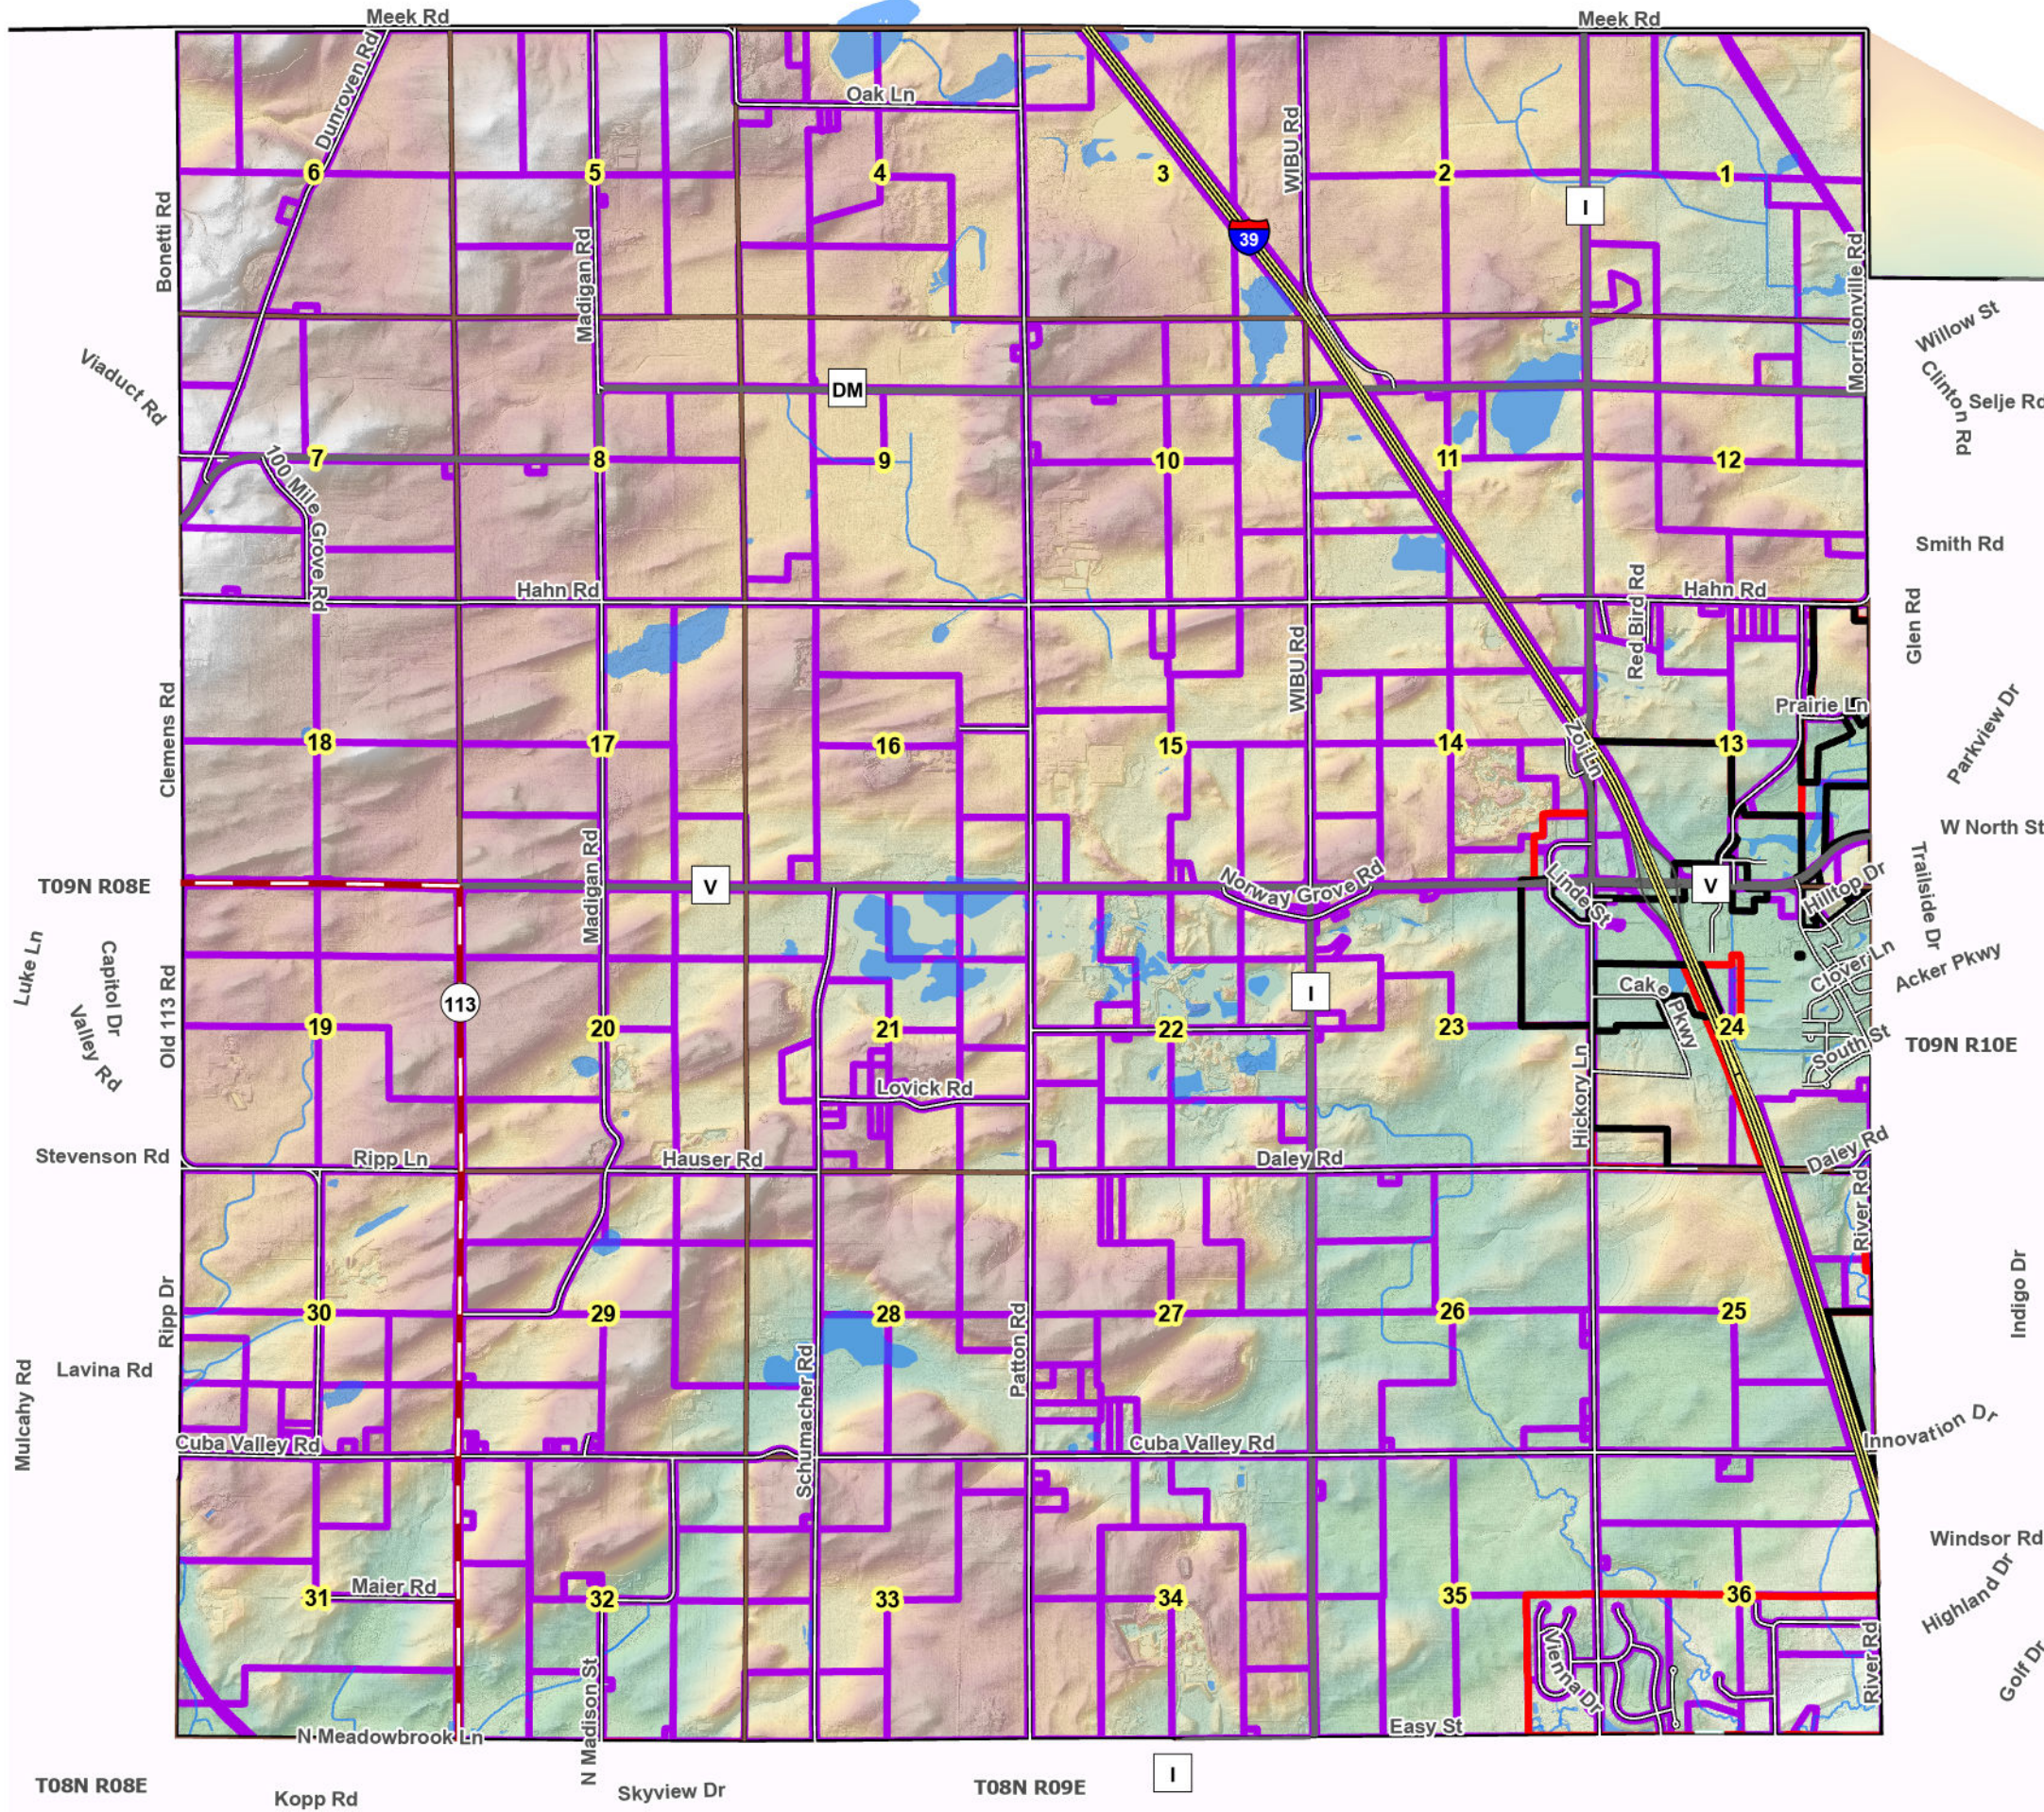

# Town of Vienna

## Original Farmsteads

- Municipal Boundary
- Service Area
- Farmsteads

1/10/2025 9:07 AM

Source Info:  
Original Farmsteads: 2024, (DCPD)  
Village Boundary: 2024, (DCPD)  
Service Areas: 2024, (CARPC)

This map was prepared through the Dane County Department of Planning and Development in conjunction with the Dane County Land & Water Resources Department, Dane County Land Information Office and the Capital Area Regional Planning Commission