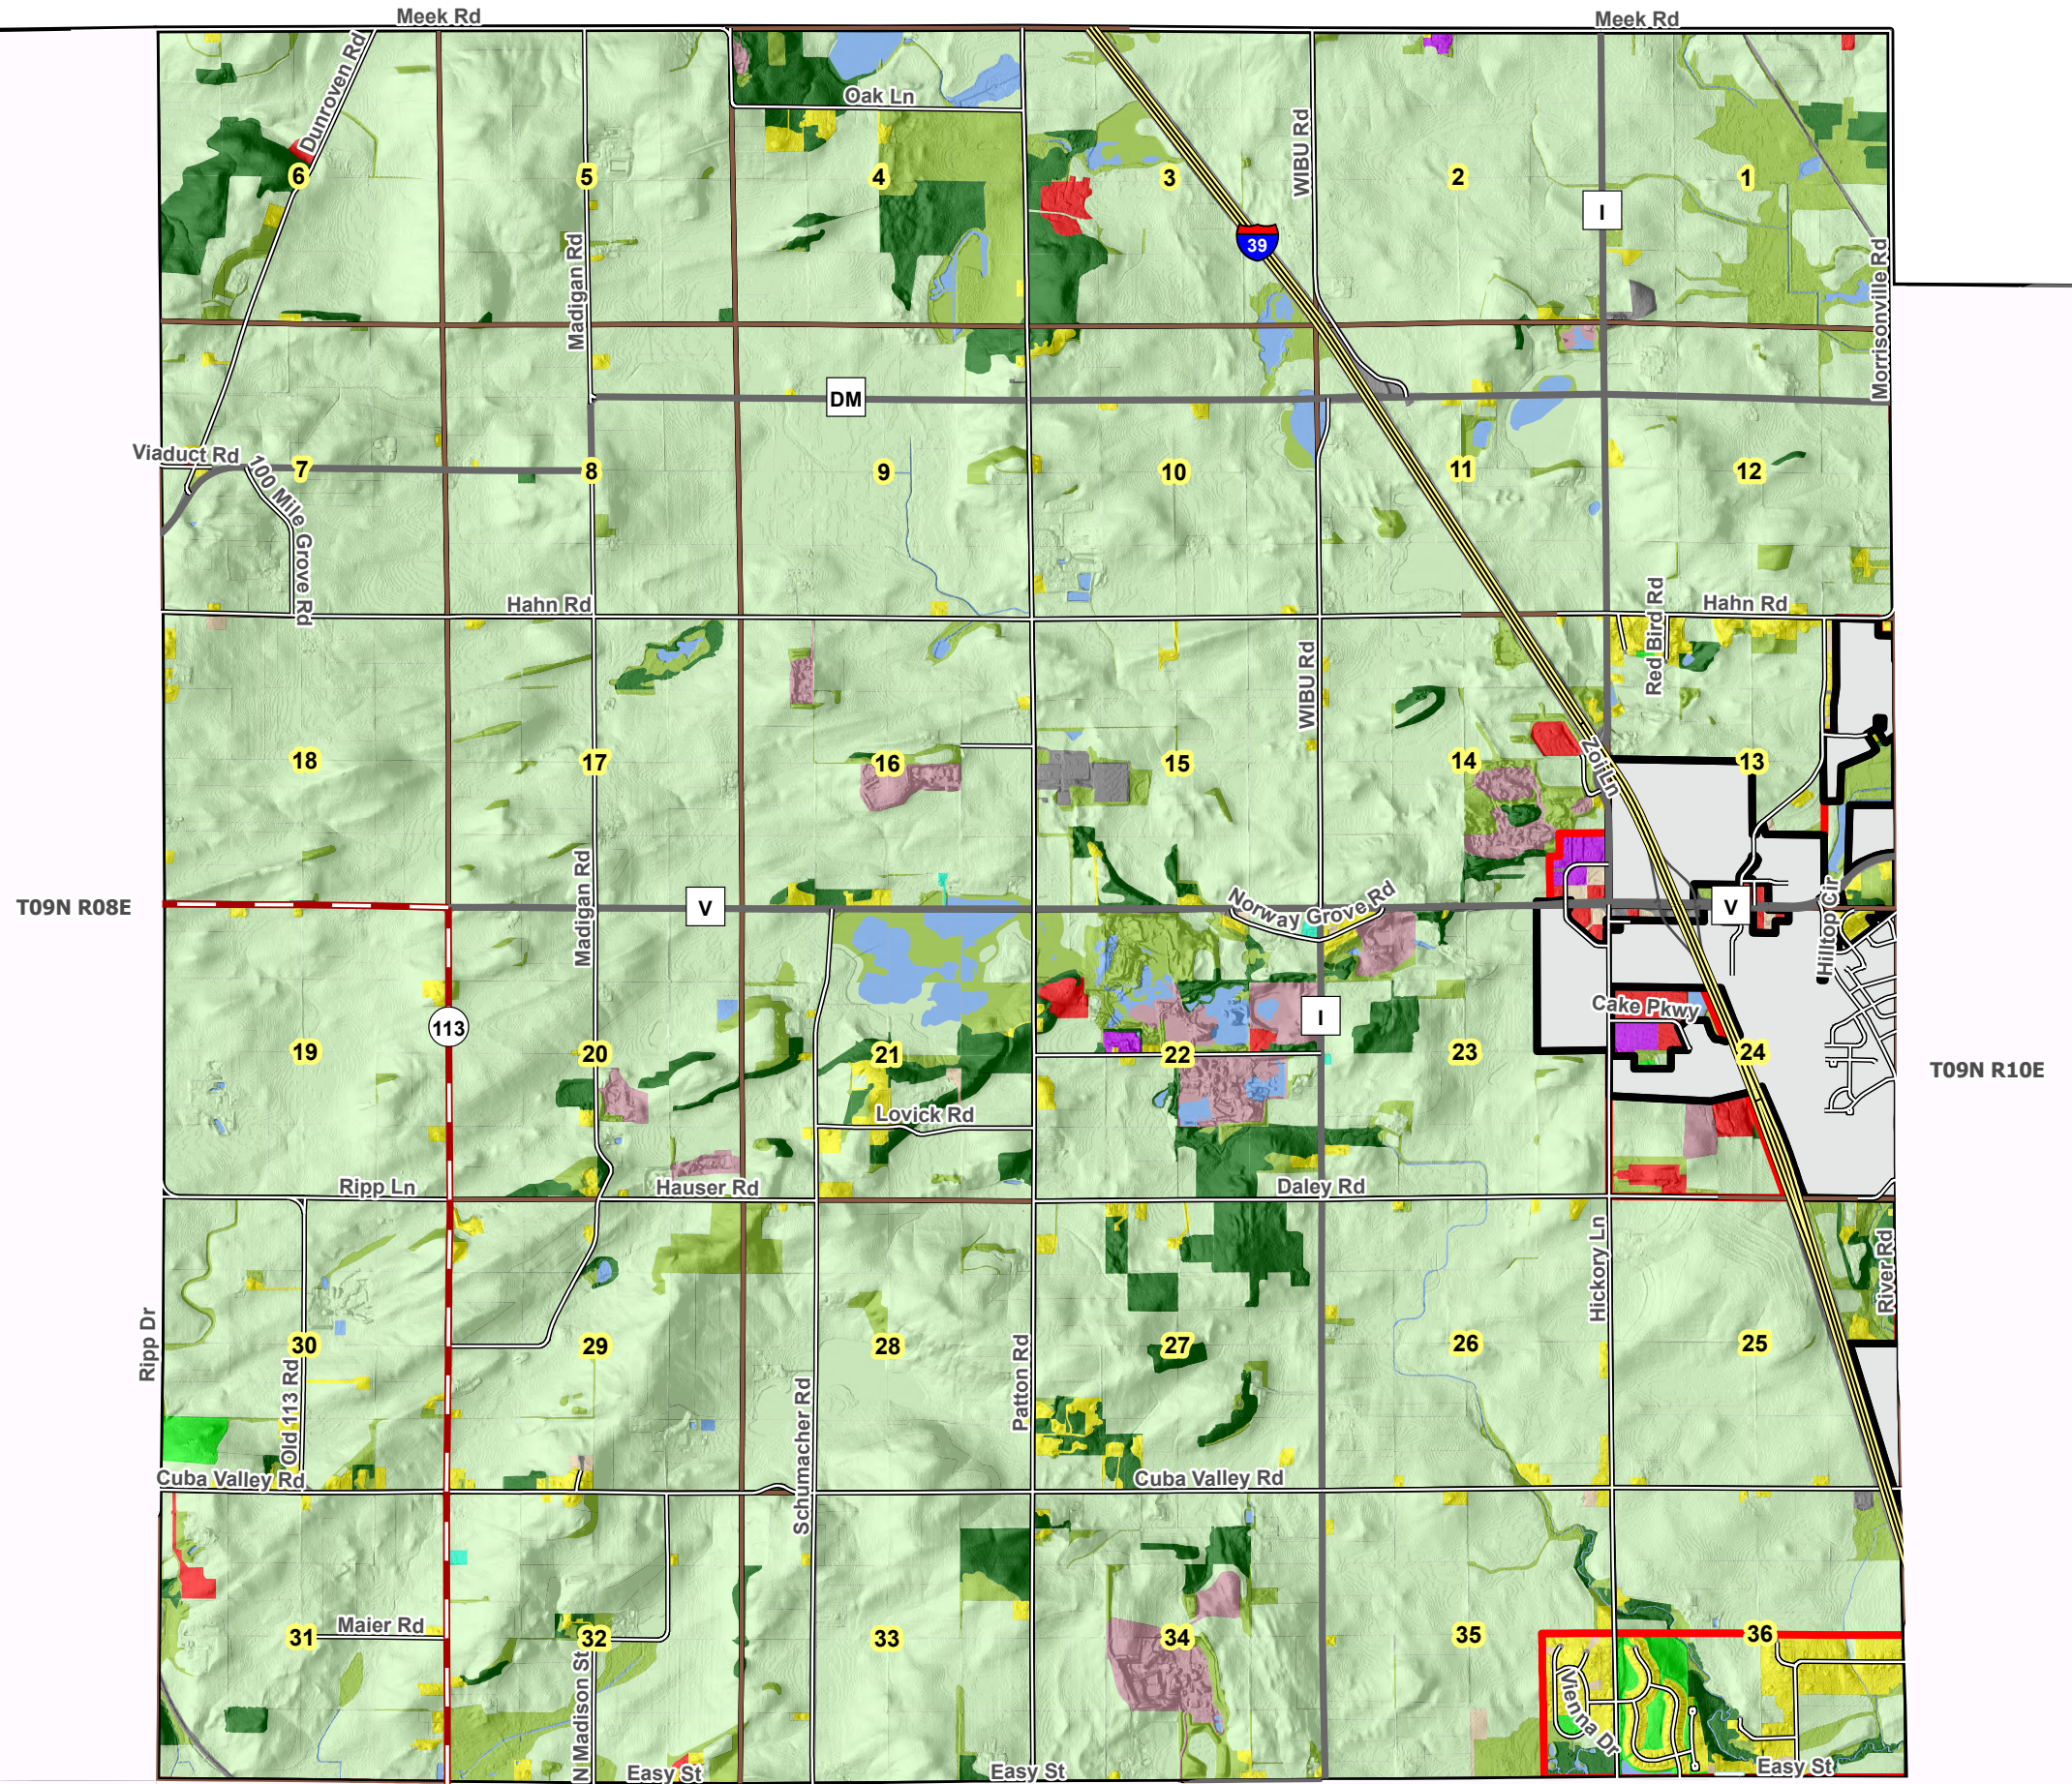

# Town of Vienna

## 2020 Land Use

-  Municipal Boundary
-  Service Area
-  Agriculture
-  Commercial
-  Extractive
-  Institutional Governmental
-  Manufacturing
-  Open Land
-  Recreation
-  Residential
-  Under Construction
-  Transportation, Communication & Utility
-  Vacant Subdivided Land
-  Water
-  Woodlands

July, 2023

Source Info:  
 Village Boundary: 2022, (DCPD)  
 Land Use: 2020, (CARPC)  
 Service Areas: 2022, (CARPC)

This map was prepared through the Dane County Department of Planning and Development in conjunction with the Dane County Land & Water Resources Department, Dane County Land Information Office and the Capital Area Regional Planning Commission