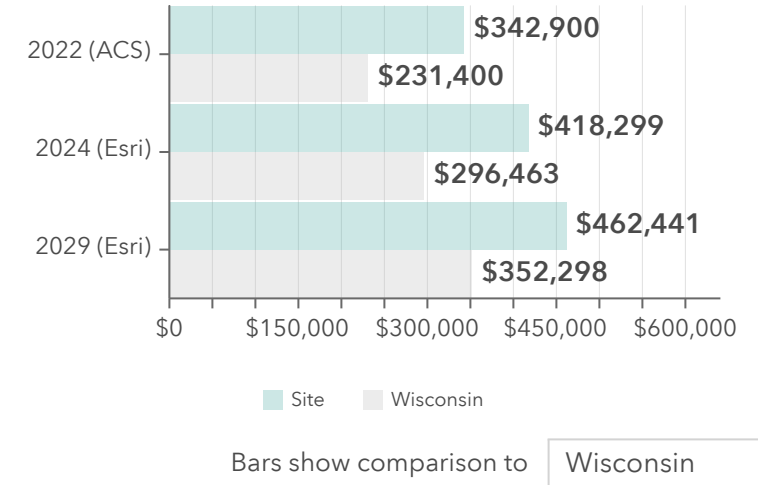

Community Change Snapshot

Dane County, WI
Geography: County

Diversity Index

Dots show comparison to

Total Population

Median Age

Average Household Size

Owner vs Renter Occupied Units

Median Home Value

Bars show comparison to

2000-2020 Compound Annual Growth Rate

Total Housing Units: Past, Present, Future