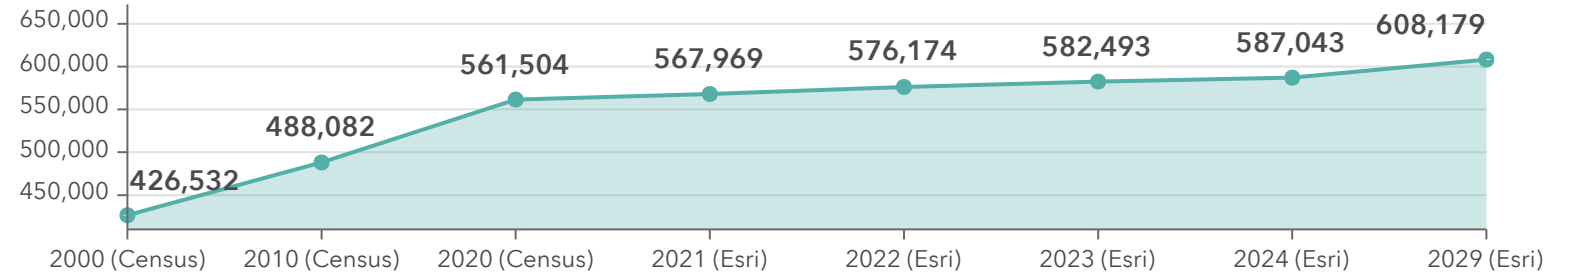

Community Change Snapshot

Dane County, WI
Geography: County

Diversity Index

Dots show comparison to

Total Population

Median Age

Average Household Size

Owner vs Renter Occupied Units

Median Home Value

Bars show comparison to

2000-2020 Compound Annual Growth Rate

Total Housing Units: Past, Present, Future