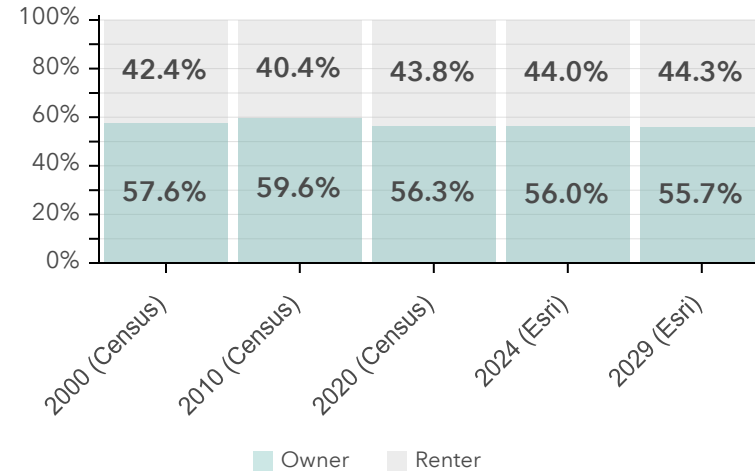

Community Change Snapshot

Dane County, WI
Geography: County

Diversity Index

Dots show comparison to

Total Population

Median Age

Average Household Size

Owner vs Renter Occupied Units

Median Home Value

Bars show comparison to

2000-2020 Compound Annual Growth Rate

Total Housing Units: Past, Present, Future