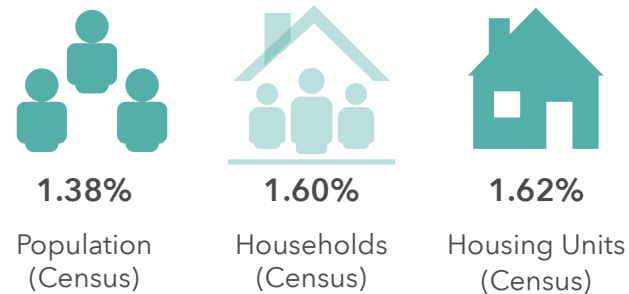

Community Change Snapshot

Dane County, WI
Geography: County

Diversity Index

Dots show comparison to

Total Population

Median Age

Average Household Size

Owner vs Renter Occupied Units

Median Home Value

Bars show comparison to

2000-2020 Compound Annual Growth Rate

Total Housing Units: Past, Present, Future