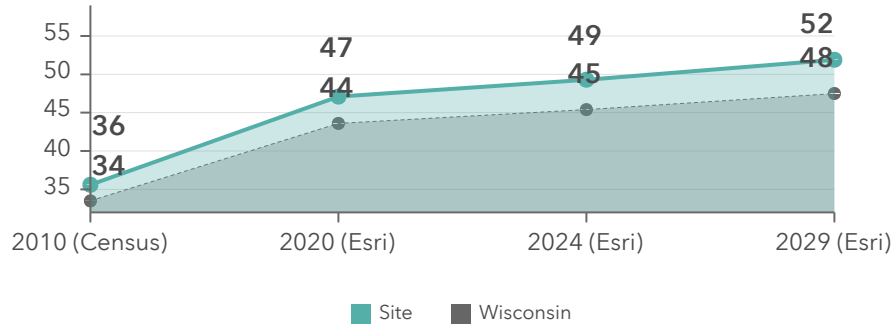

Community Change Snapshot

Dane County, WI
Geography: County

Diversity Index

Dots show comparison to

Total Population

Median Age

Average Household Size

Owner vs Renter Occupied Units

Median Home Value

Bars show comparison to

2000-2020 Compound Annual Growth Rate

Total Housing Units: Past, Present, Future