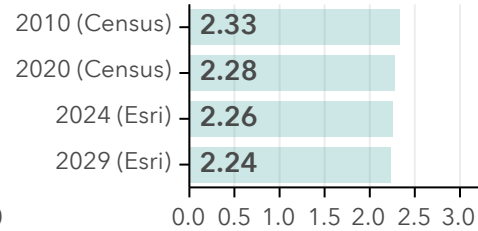

Community Change Snapshot

Dane County, WI
Geography: County

Diversity Index

Dots show comparison to

Total Population

Median Age

Average Household Size

Owner vs Renter Occupied Units

Median Home Value

Bars show comparison to

2000-2020 Compound Annual Growth Rate

Total Housing Units: Past, Present, Future