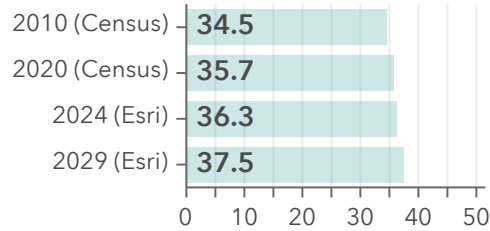

Community Change Snapshot

Dane County, WI
Geography: County

Diversity Index

Dots show comparison to

Total Population

Median Age

Average Household Size

Owner vs Renter Occupied Units

Median Home Value

Bars show comparison to

2000-2020 Compound Annual Growth Rate

Total Housing Units: Past, Present, Future