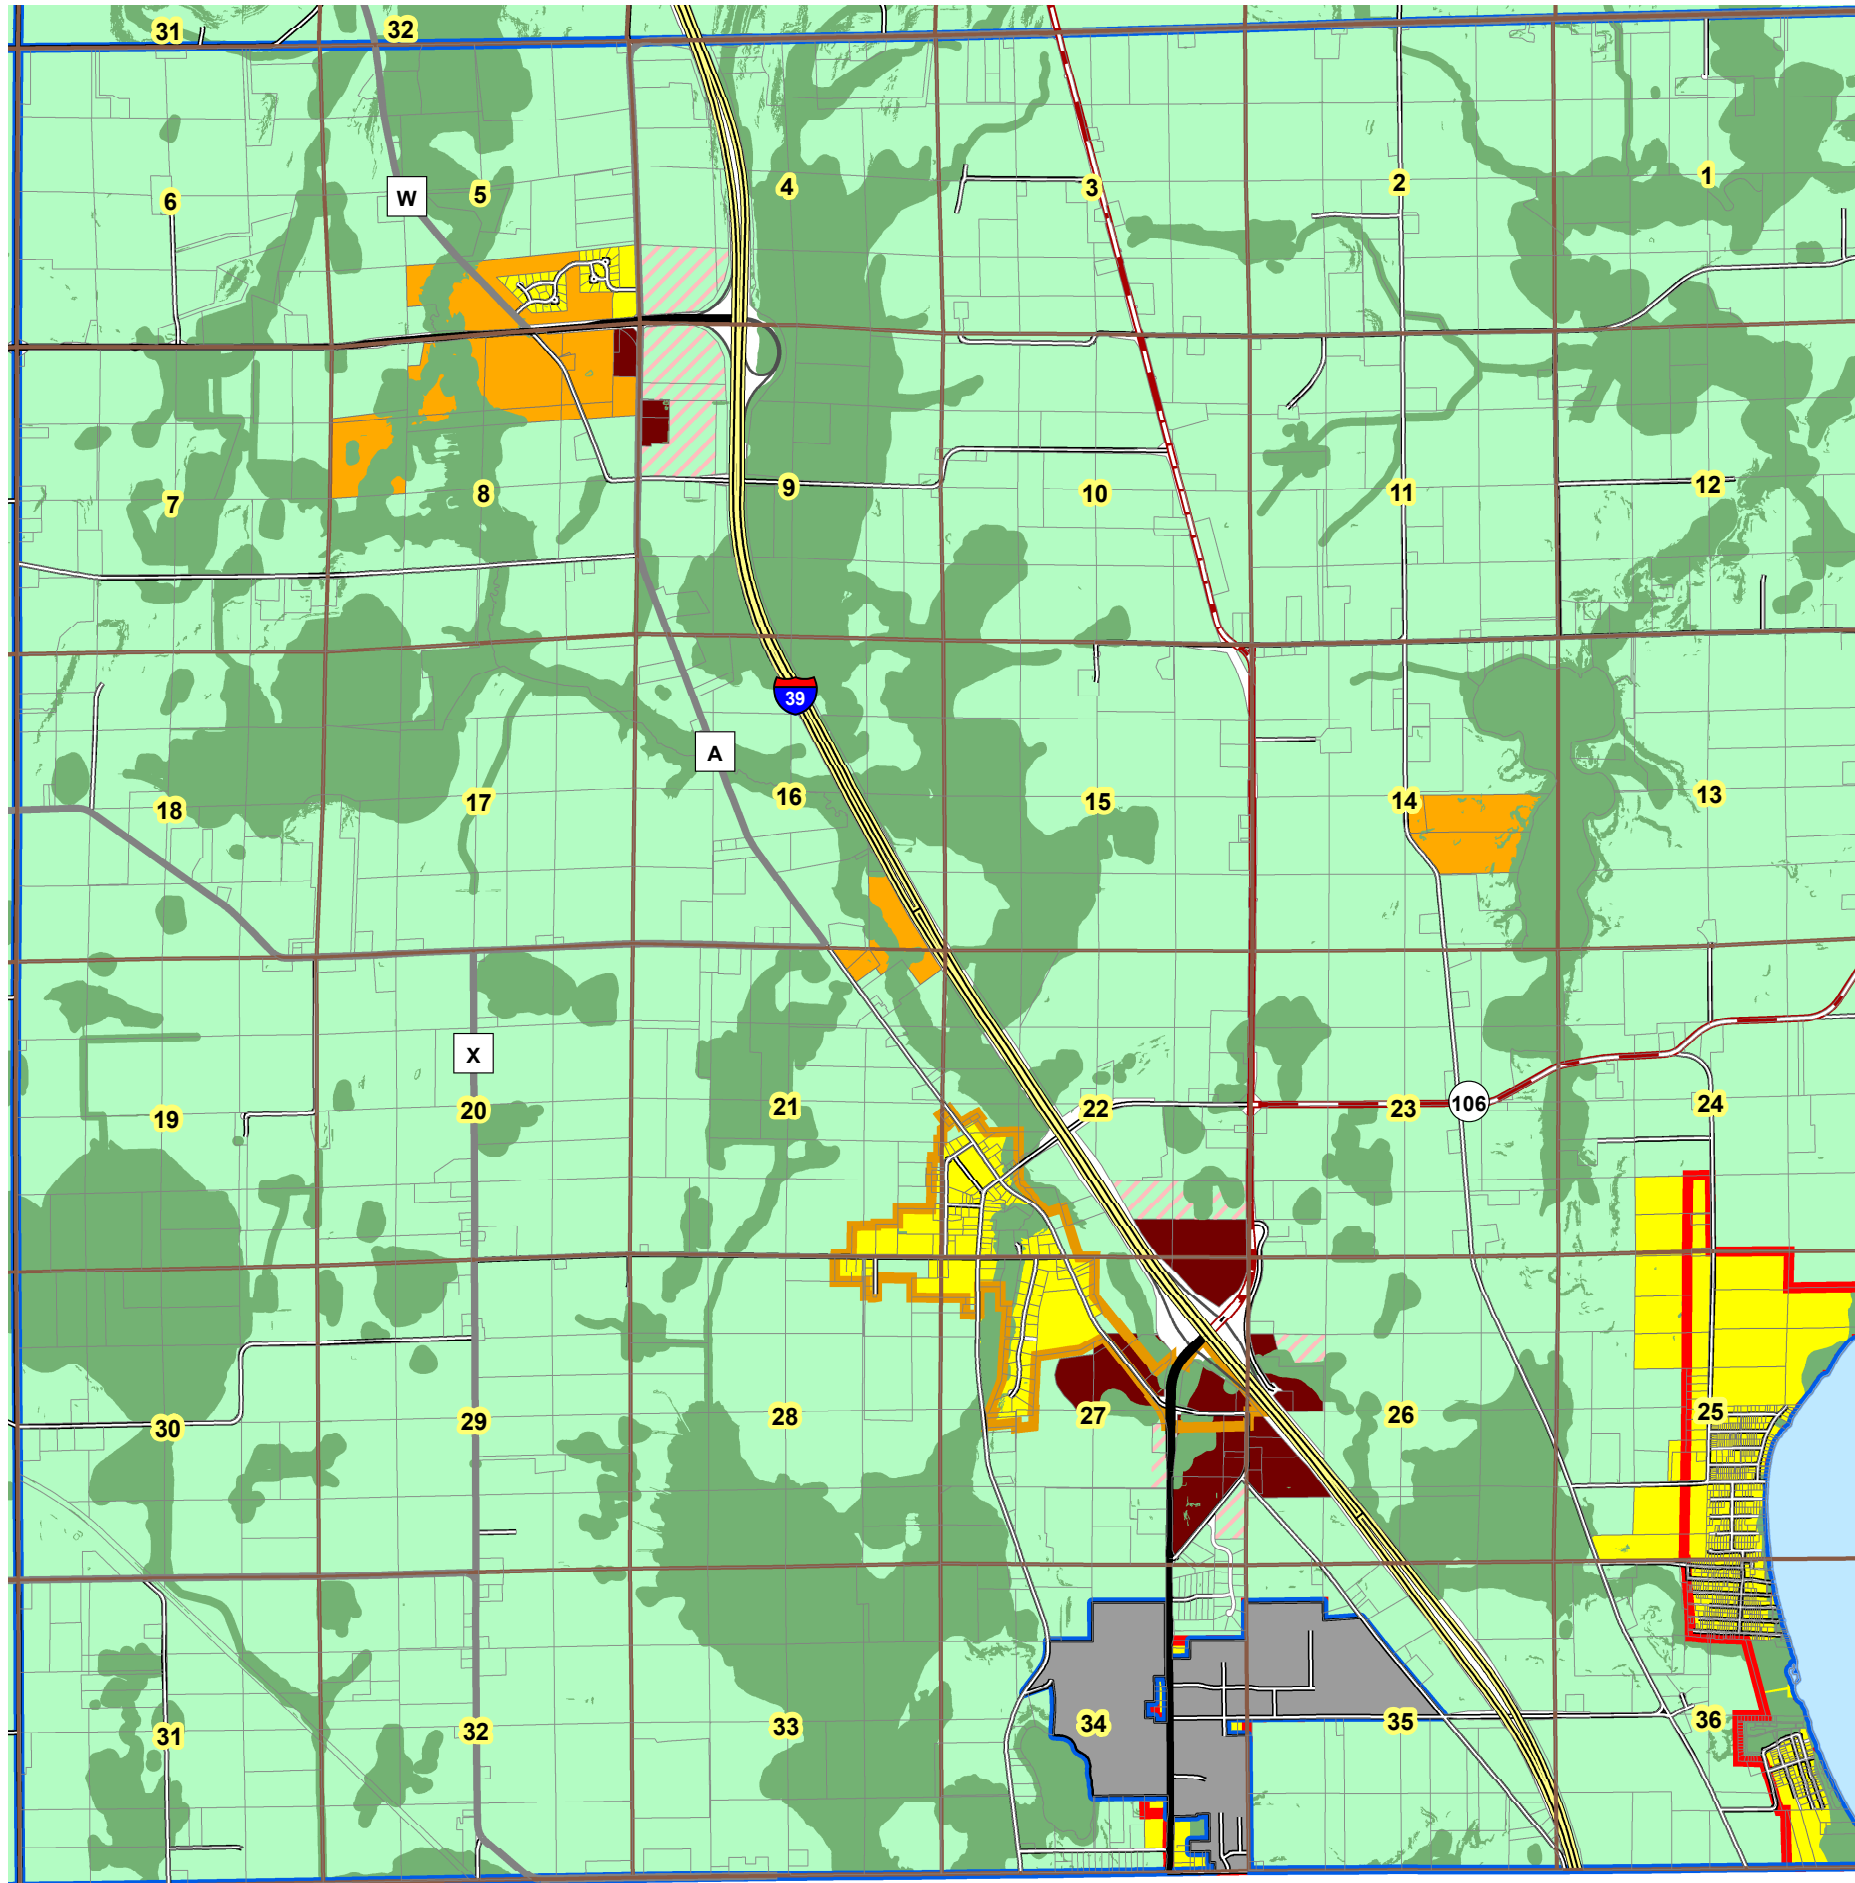

Town of Albion Comprehensive Plan

Planned Land Use Map
As adopted by Town Board
September 6, 2016

FINAL

Legend

- Parcels
- Sections
- City
- Village
- Town
- Major Lake
- Urban
- Limited
- Resource Protection Corridors
- Commercial Reserve Overlay
- Existing and Near-Term Commercial
- Commercial Outdoor Recreation
- Residential and Resort